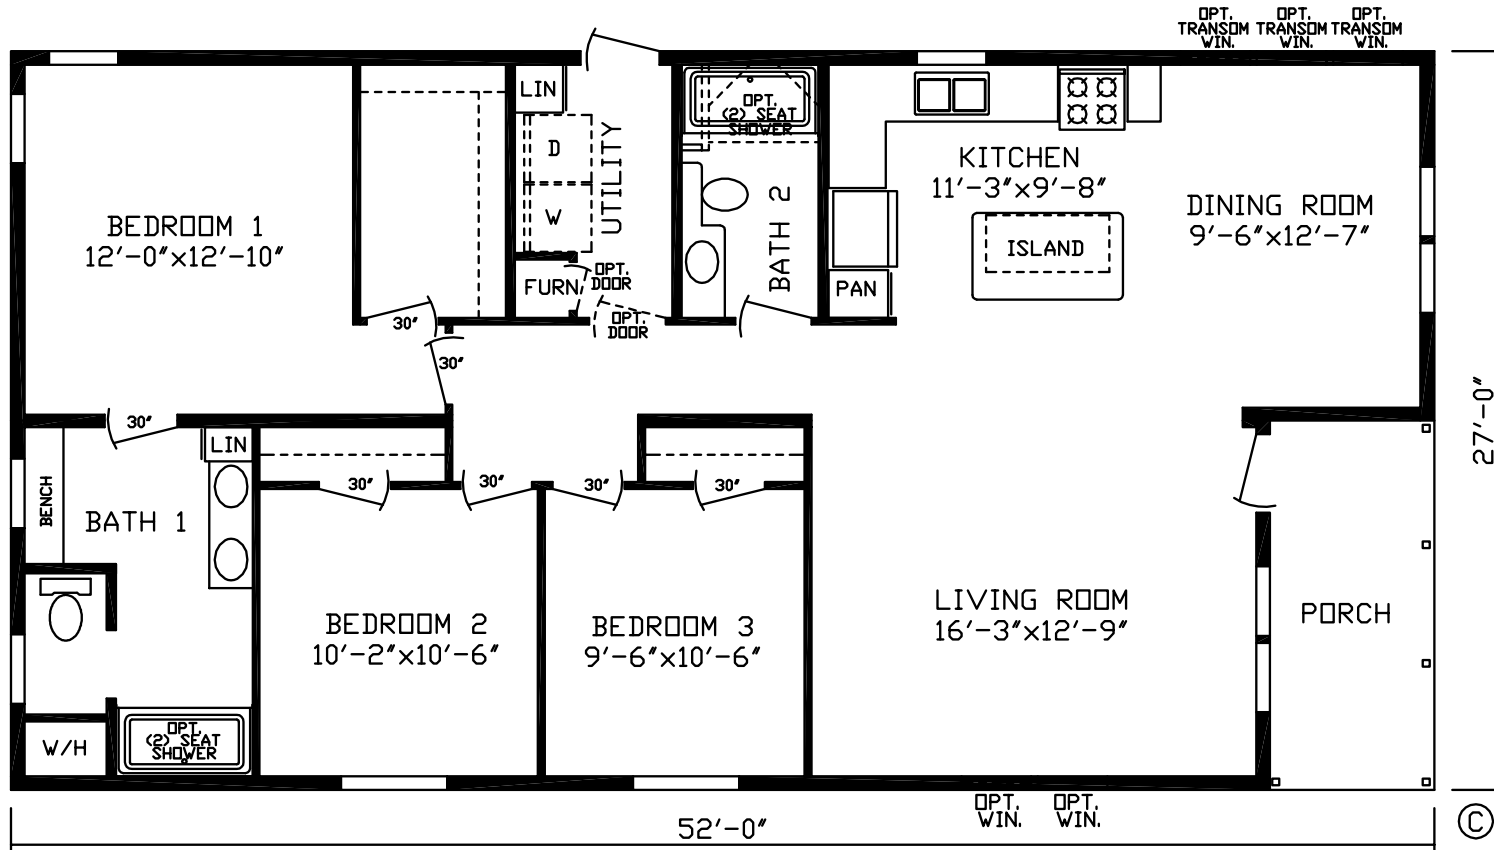

# Fenn

Landmark Series, Multi-Single Sections

3 Bedroom, 2 Baths  
Approx. 1,323 Sq. Ft.

Last Updated: 10-22-19

Factory Expo Home Centers  
2225 East Market Street  
Nappanee, IN 46550

I authorize Factory Expo Home Centers to build my house, per this plan.