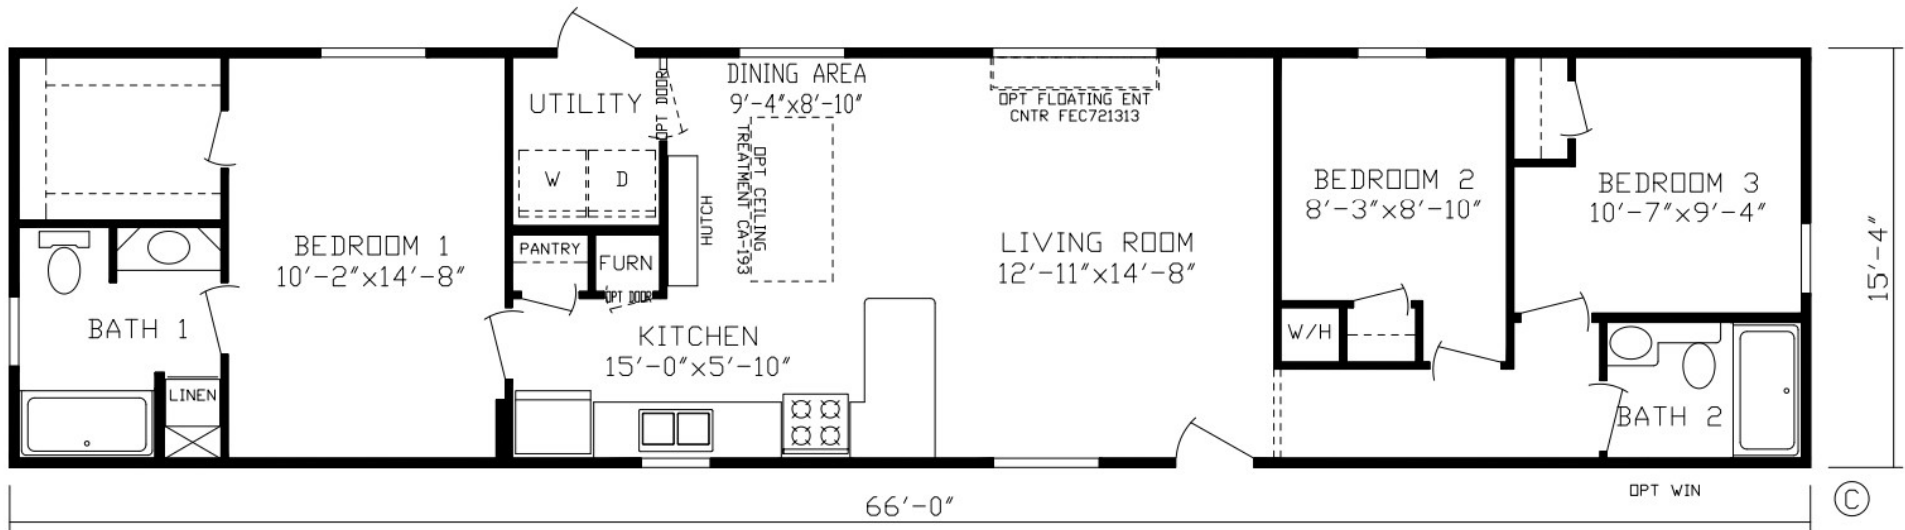

# Flossmoor

Inspiration LE Series, Single Section

1,012 SQ. FT. (Approximate) 3 Bedroom, 2 Bath

Last Updated: 11-9-21

**FACTORY EXPO HOME CENTERS**  
 2225 E. Market St.  
 Nappanee IN 46550

**ExpoHomes.com | 1-800-918-2669**