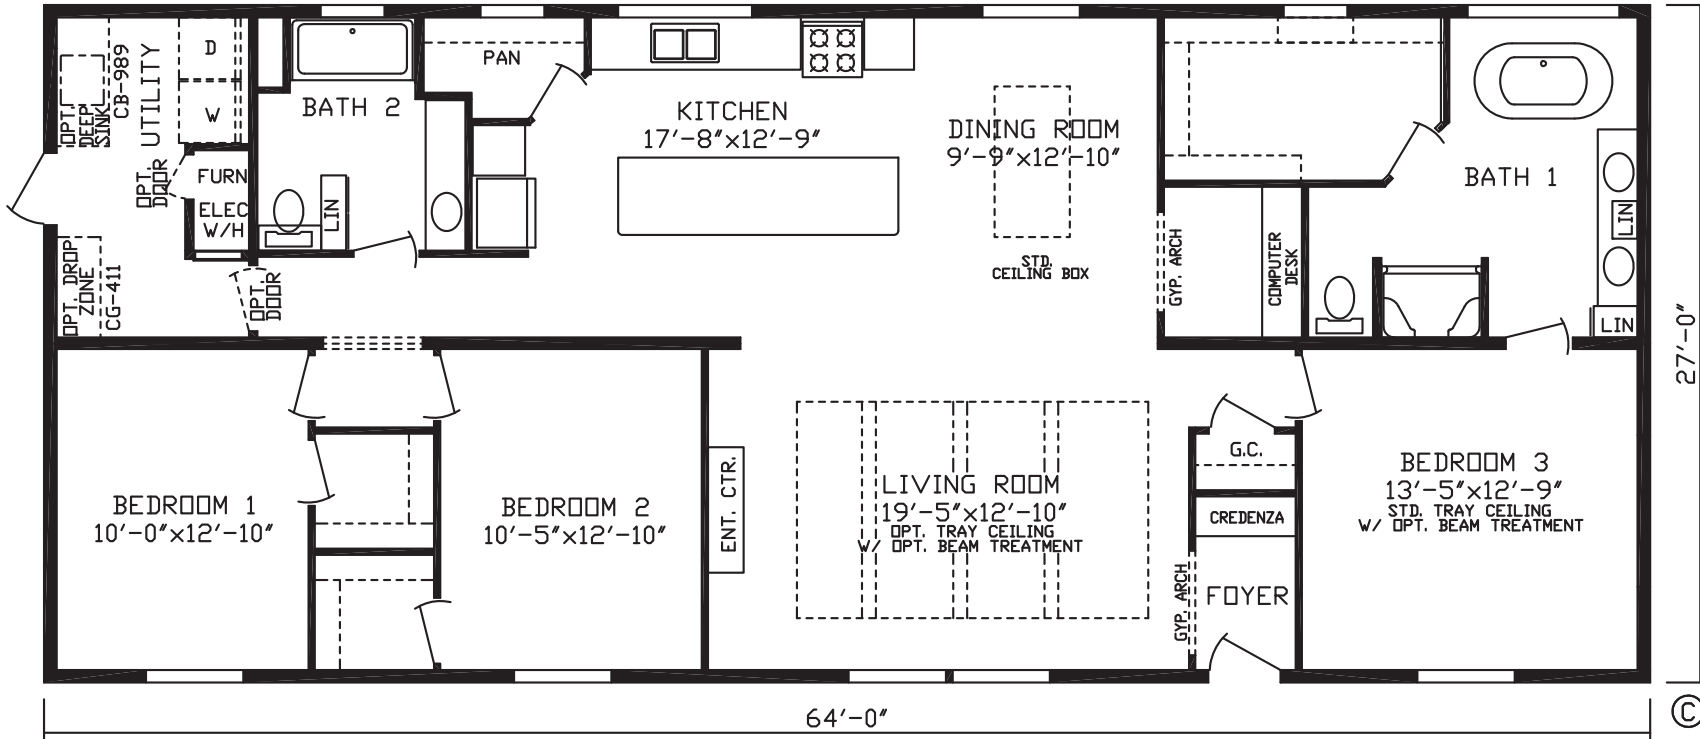

Foxhill

Platinum Landmark Series

1,728 SQ. FT. (Approximate) 3 Bedroom, 2 Bath

Last Updated: 12-16-20

FACTORY EXPO HOME CENTERS
 2225 E. Market St.
 Nappanee IN 46550

ExpoHomes.com | 1-800-918-2669

IMPORTANT: Alta Cima Corp reserves the right to modify, cancel or substitute products or features of this event at any time without prior notice or obligation. Pictures and other promotional materials are representative and may depict or contain floor plans, square footages, elevations, options, upgrades, extra design features, decorations, floor coverings, specialty light fixtures, custom paint and wall coverings, window treatments, landscaping, sound and alarm systems, furnishings, appliances, and other designer/decorator features and amenities that are not included as part of the home and/or may not be available at all locations. Home, pricing and community information is subject to change, and homes to prior sale, at any time without notice or obligation. ©2020 Alta Cima Corp. All rights reserved.