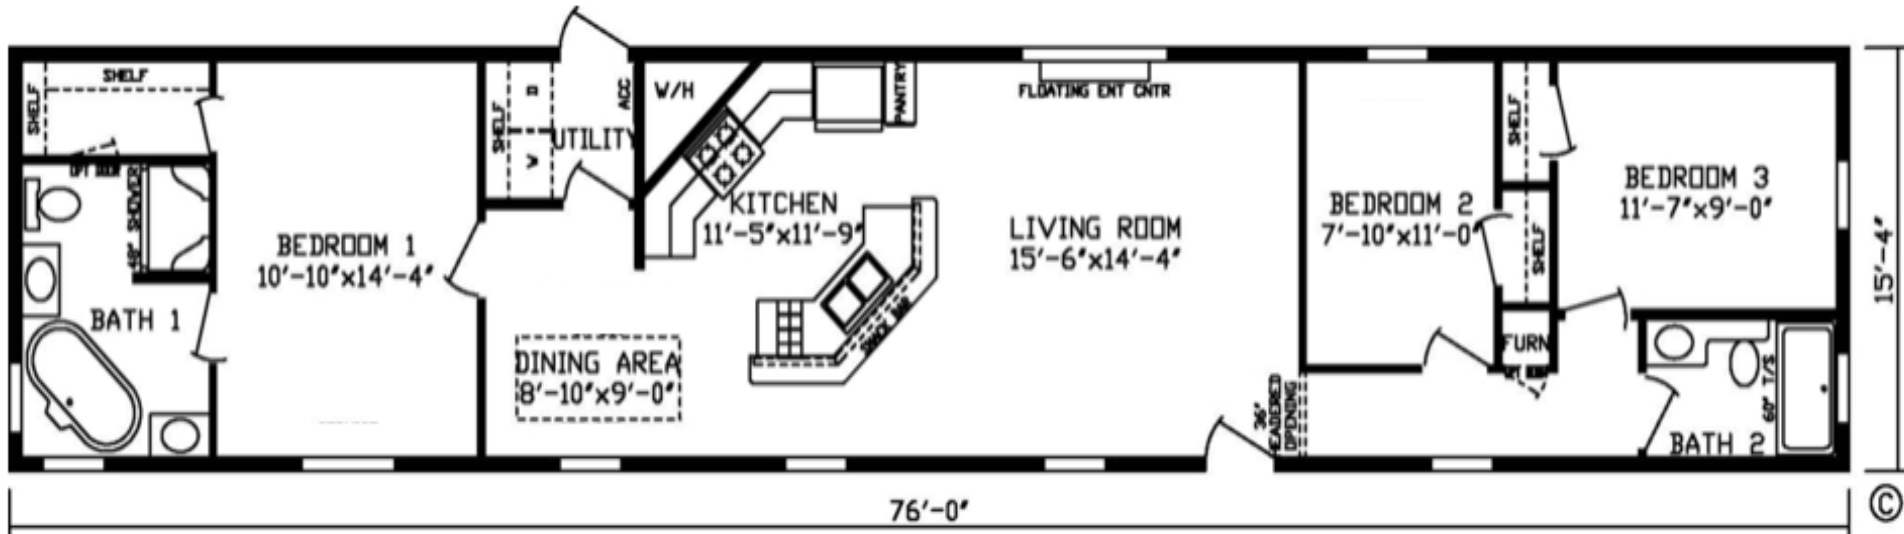

Francesville

Platinum Landmark Series

Factory Expo

"Factory Direct Pricing" HOME CENTERS

3 Bedrooms, 2 Baths
Approx. 1,165 Sq. Ft.

Last Updated: 9-4-20

Factory Expo Home Centers
2225 East Market Street
Nappanee, IN 46550