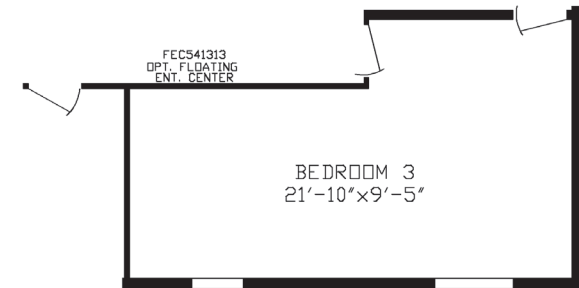

# Glen Ellyn

Inspiration LE Series, Multi Section

1,890 SQ. FT. (Approximate) 4 Bedroom, 2 Bath

Last Updated: 3-27-24

RO1 Opt Bath 1

**FACTORY EXPO HOME CENTERS**  
 2225 E. Market St.  
 Nappanee IN 46550