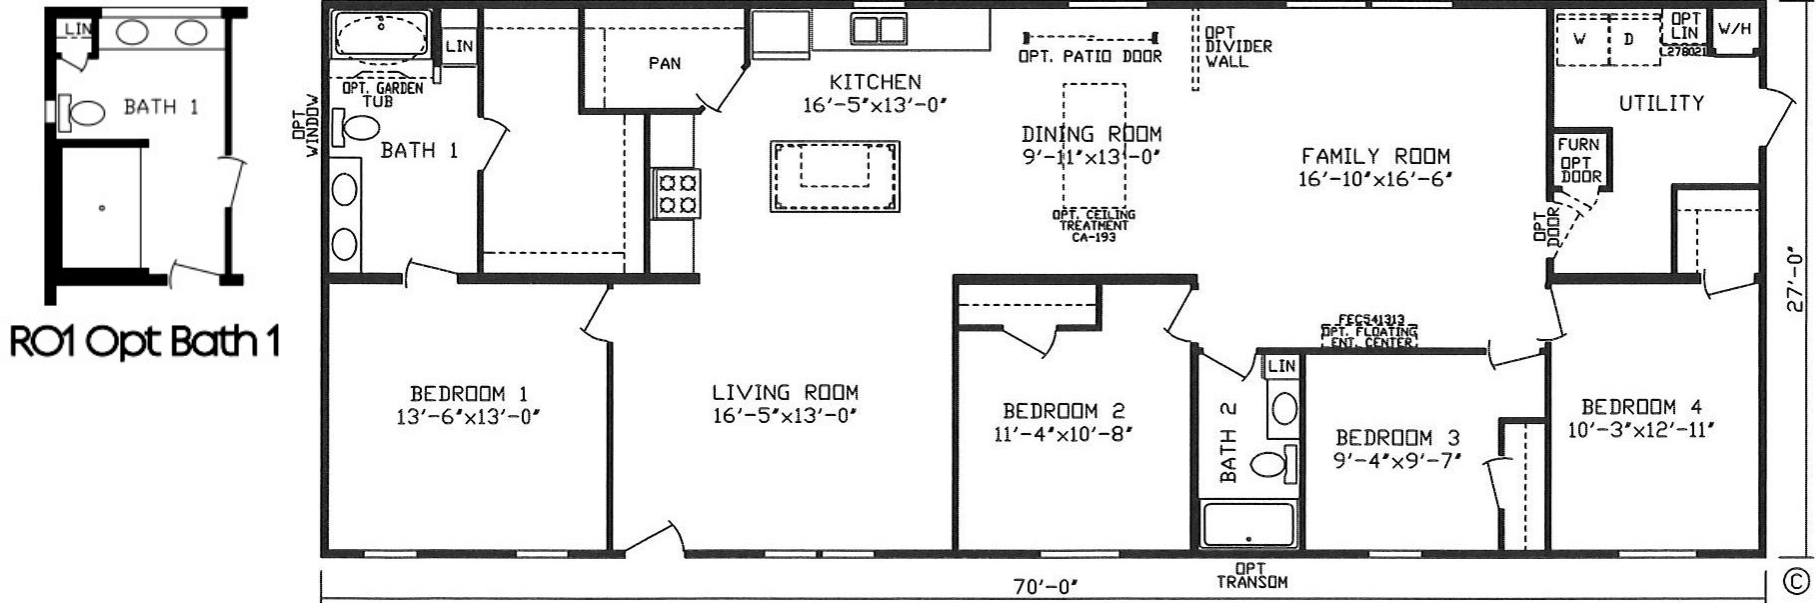

# Glen Ellyn

Inspiration LE Series, Multi Section

1,890 SQ. FT. (Approximate) 4 Bedroom, 2 Bath

Last Updated: 3-27-24

RO1 Opt Bath 1

**FACTORY EXPO HOME CENTERS**  
 2225 E. Market St.  
 Nappanee IN 46550