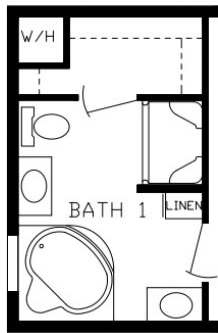

Goshen

Inspiration LE Series, Single Section

1,165 SQ. FT. (Approximate) 3 Bedroom, 2 Bath

Last Updated: 11-9-21

RO1 Opt Bath 1

FACTORY EXPO HOME CENTERS
 2225 E. Market St.
 Nappanee IN 46550

ExpoHomes.com | 1-800-918-2669