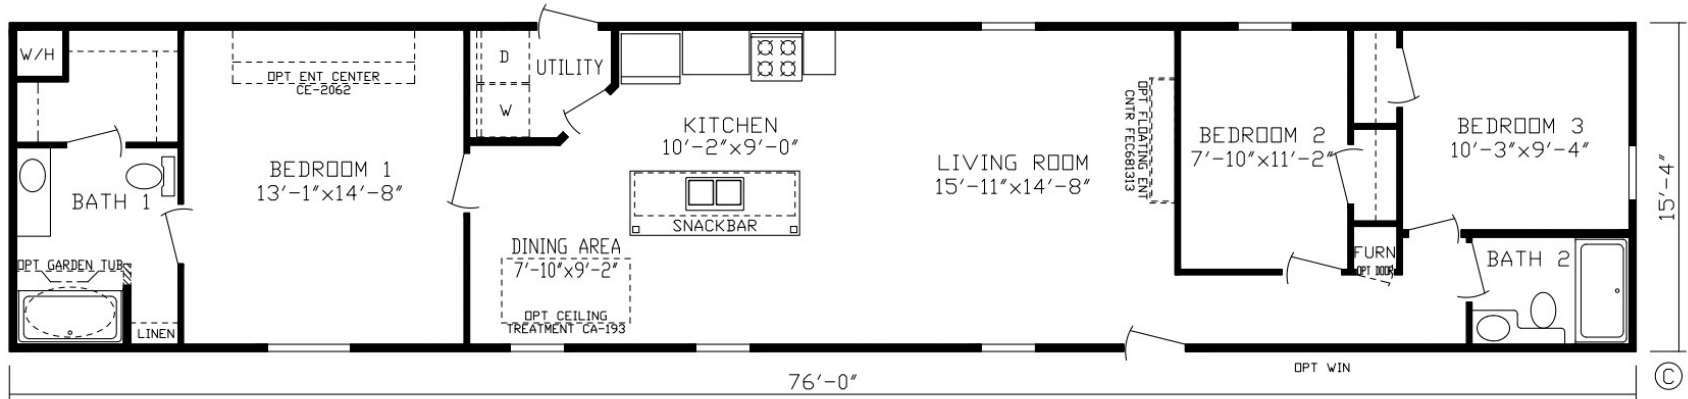

Goshen

Inspiration LE Series, Single Section

1,165 SQ. FT. (Approximate) 3 Bedroom, 2 Bath

Last Updated: 11-9-21

RO1 Opt Bath 1

FACTORY EXPO HOME CENTERS
 2225 E. Market St.
 Nappanee IN 46550

ExpoHomes.com | 1-800-918-2669