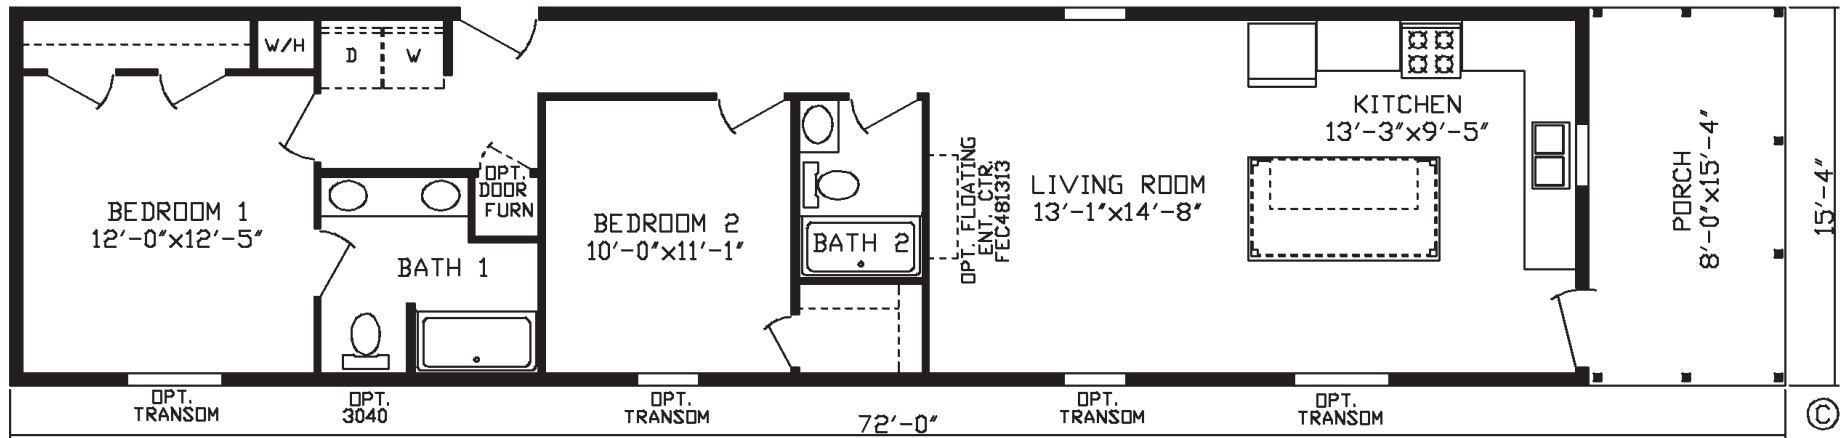

Gwen

Inspiration LE Series, Single Section

1,152 SQ. FT. (Approximate) 2 Bedroom, 2 Bath

Last Updated: 12-9-24

FACTORY EXPO HOME CENTERS
2225 E. Market St.
Nappanee IN 46550

ExpoHomes.com | 1-800-918-2669

IMPORTANT: Alta Cima Corp reserves the right to modify, cancel or substitute products or features of this event at any time without prior notice or obligation. Pictures and other promotional materials are representative and may depict or contain floor plans, square footages, elevations, options, upgrades, extra design features, decorations, floor coverings, specialty light fixtures, custom paint and wall coverings, window treatments, landscaping, sound and alarm systems, furnishings, appliances, and other designer/decorator features and amenities that are not included as part of the home and/or may not be available at all locations. Home, pricing and community information is subject to change, and homes to prior sale, at any time without notice or obligation. ©2020 Alta Cima Corp. All rights reserved.