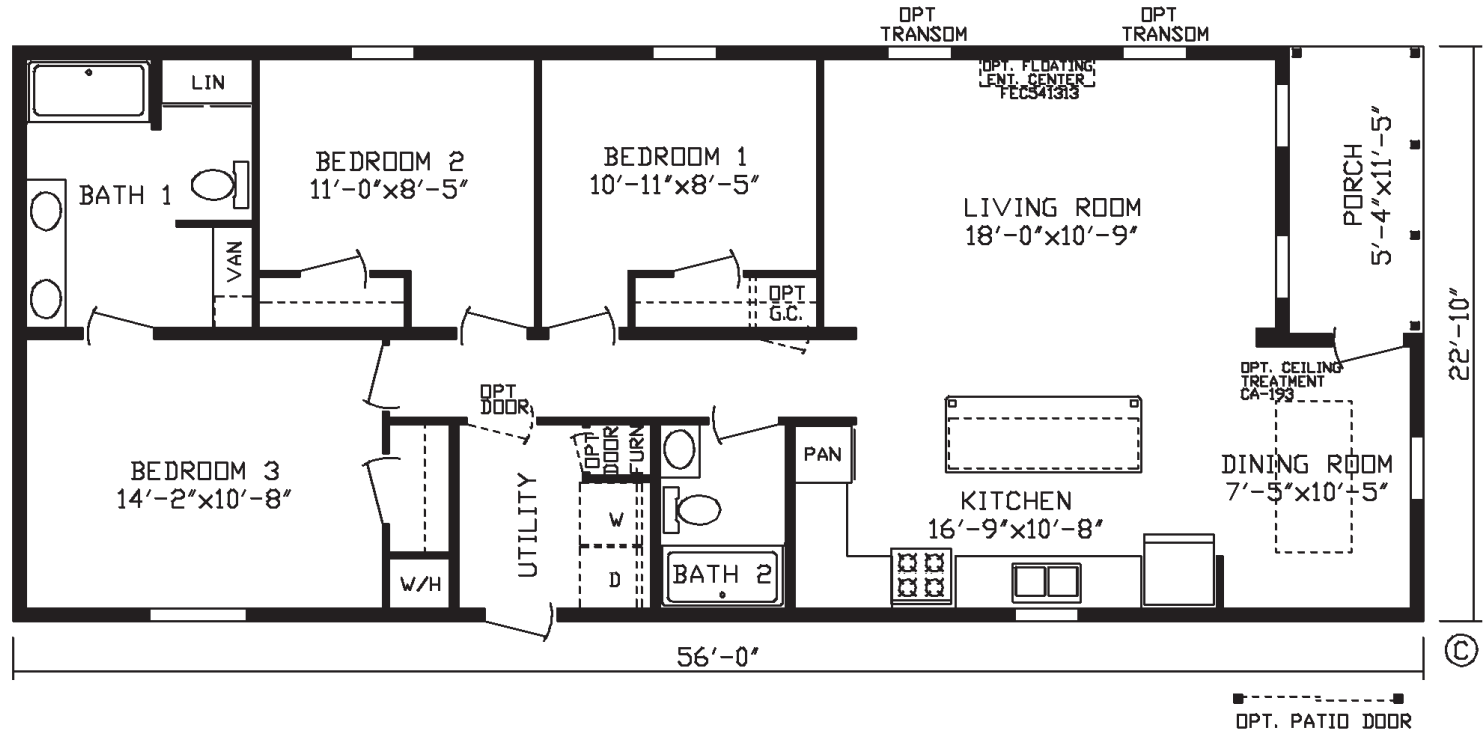

Hadley

Inspiration LE Series, Multi Section

1,218 SQ. FT. (Approximate) 3 Bedroom, 2 Bath

Last Updated: 3-27-24

RO-1 OPT BATH 1

FACTORY EXPO HOME CENTERS
2225 E. Market St.
Nappanee IN 46550

ExpoHomes.com | 1-800-918-2669