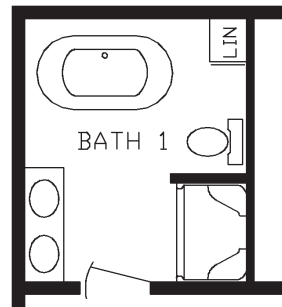

Hadley

Inspiration LE Series, Multi Section

1,218 SQ. FT. (Approximate) 3 Bedroom, 2 Bath

Last Updated: 3-27-24

RO-1 OPT BATH 1

FACTORY EXPO HOME CENTERS
2225 E. Market St.
Nappanee IN 46550

ExpoHomes.com | 1-800-918-2669