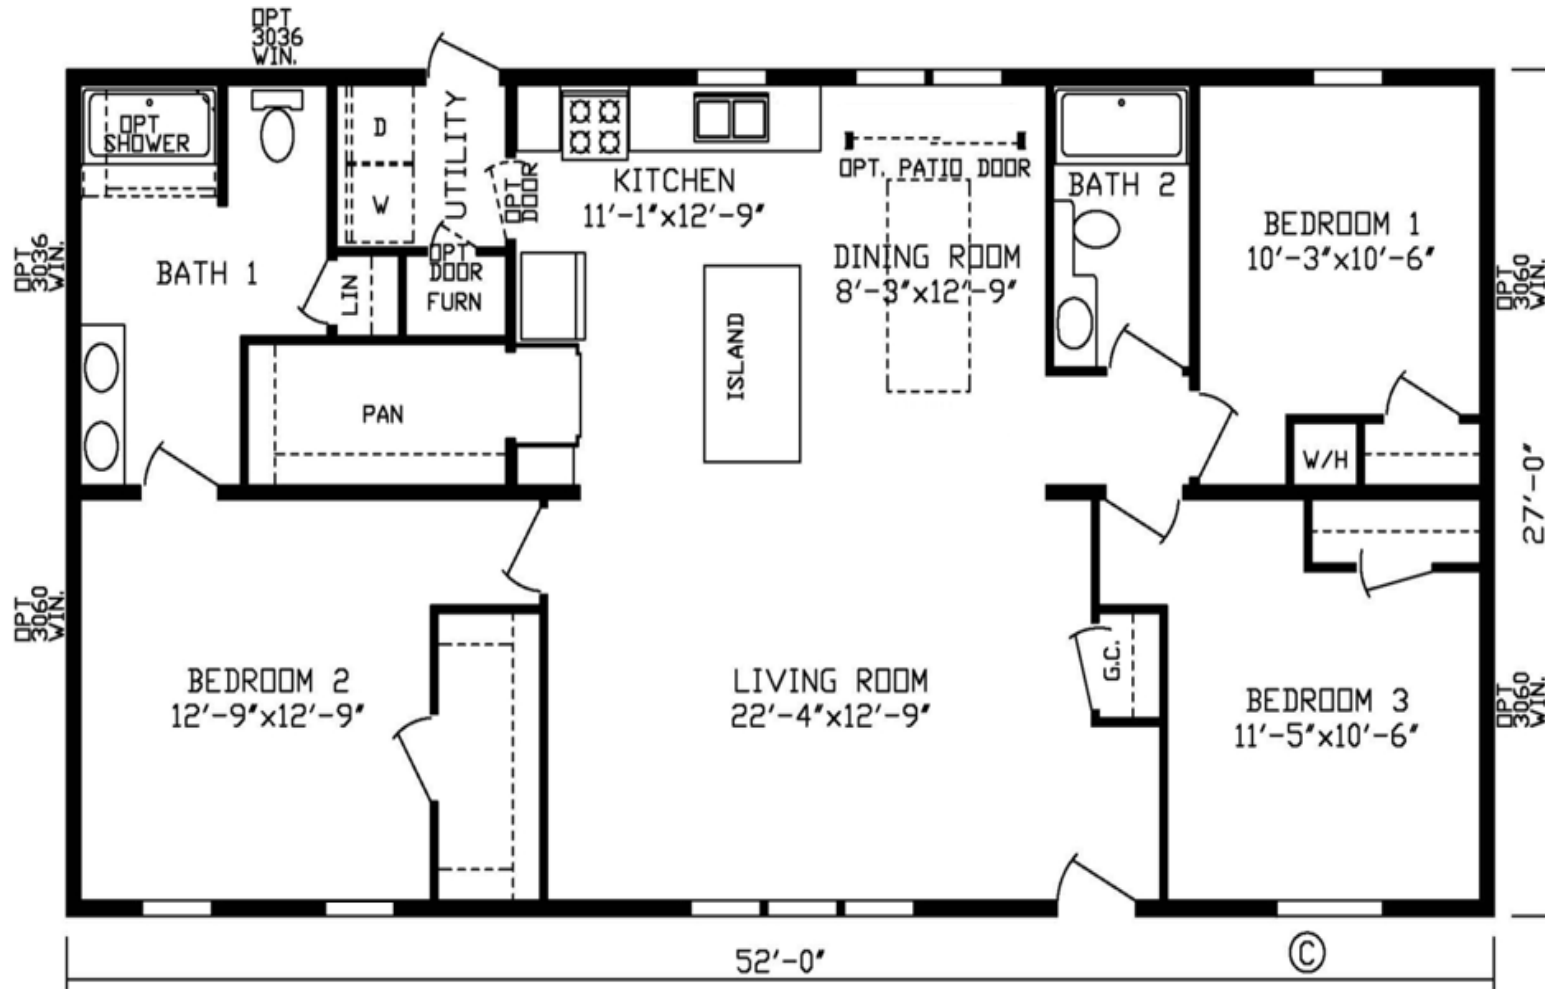

Hardinsburg

Platinum Landmark Series

Factory Expo

"Factory Direct Pricing" HOME CENTERS

3 Bedrooms, 2 Baths
Approx. 1,404 Sq. Ft.

Last Updated: 9-3-20

Factory Expo Home Centers
2225 East Market Street
Nappanee, IN 46550