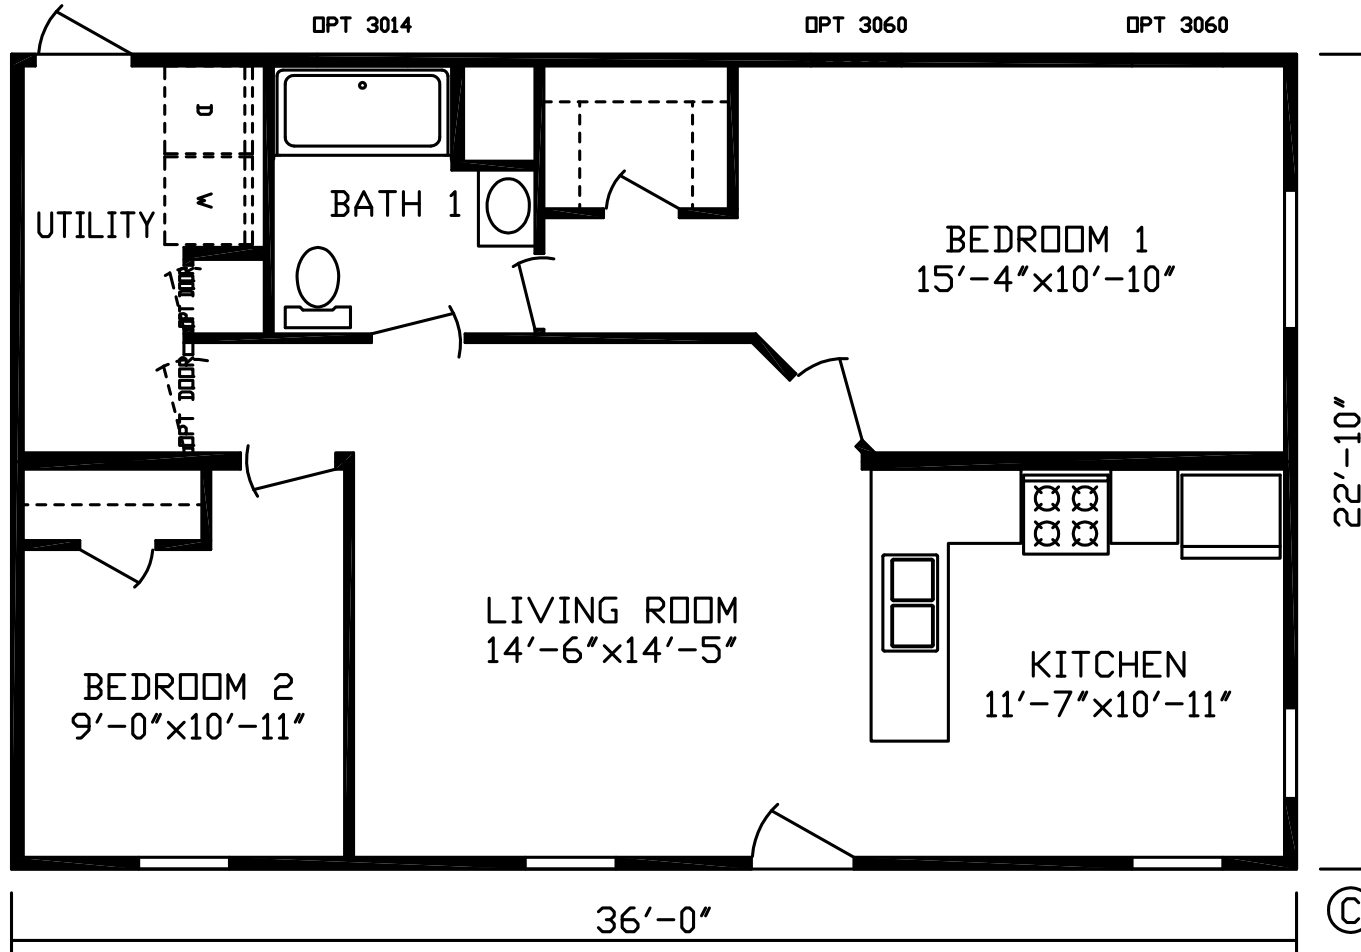

# Houston

Landmark Series, Multi-Single Sections

2 Bedroom, 1 Bath  
Approx. 822 Sq. Ft.

Last Updated: 6-14-17

I authorize Factory Expo Home Centers to build my house, per this plan.

X \_\_\_\_\_  
Customer Signature/Date