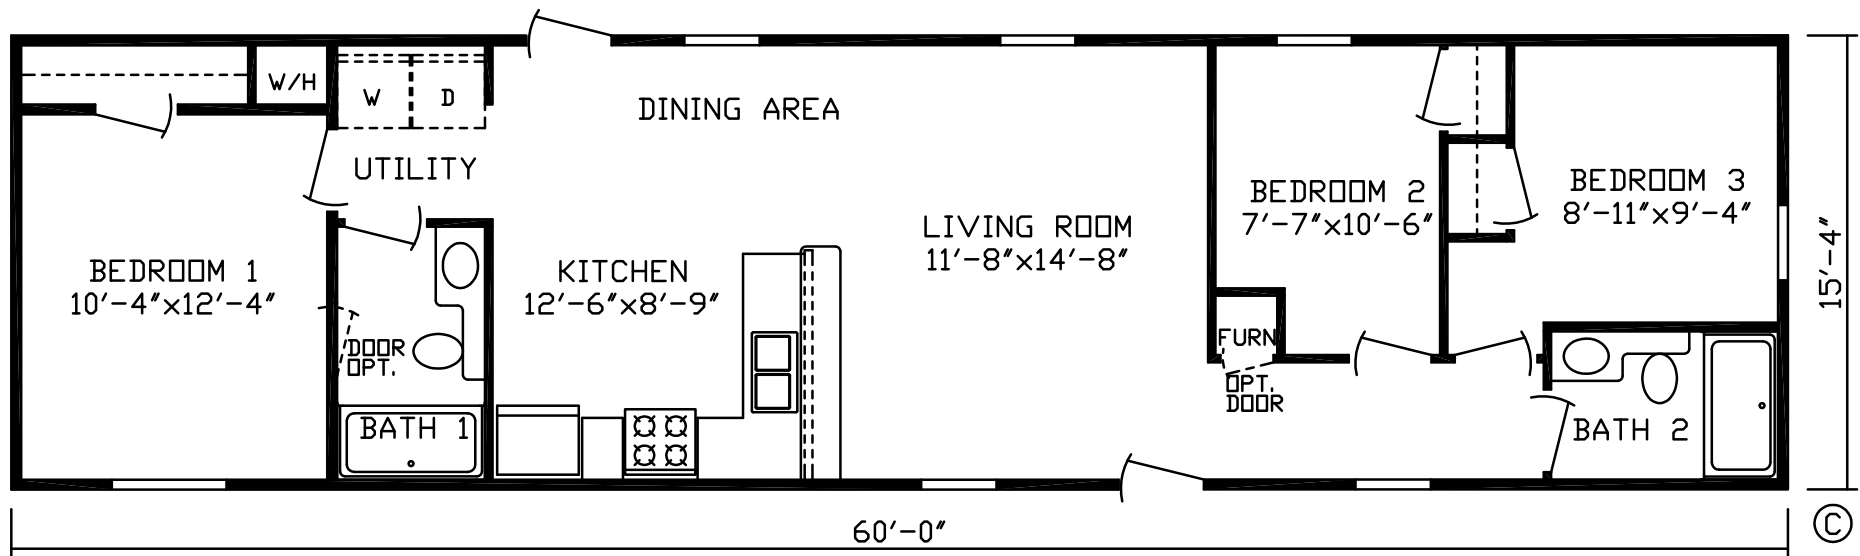

# Jasper

Expo Classic Series

3 Bedroom, 2 Bath  
Approx. 920 Sq. Ft.

Last Updated: 9-17-19

Factory Expo Home Centers  
2225 East Market Street  
Nappanee, IN 46550

I authorize Factory Expo Home Centers to build my house, per this plan.