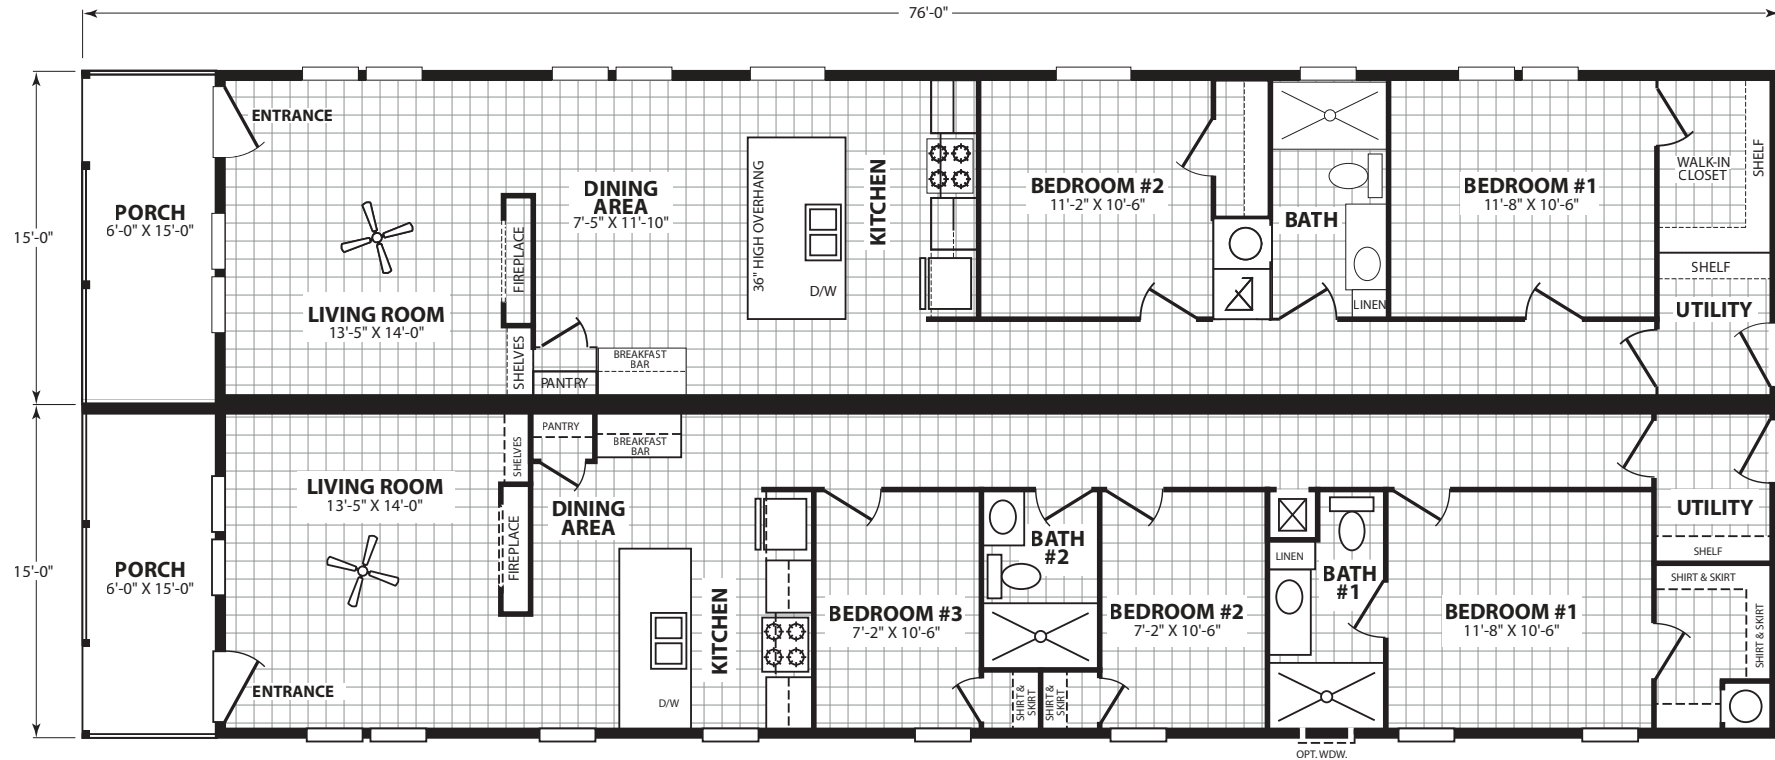

Jorgen

Anthem Duplex Series

1,050 SQ. FT. (Approximate) 3 Bedroom, 2 Bath

Last Updated: 4-9-24

FACTORY EXPO HOME CENTERS
2225 E. Market St.
Nappanee IN 46550

ExpoHomes.com | 1-800-918-2669

IMPORTANT: Alta Cima Corp reserves the right to modify, cancel or substitute products or features of this event at any time without prior notice or obligation. Pictures and other promotional materials are representative and may depict or contain floor plans, square footages, elevations, options, upgrades, extra design features, decorations, floor coverings, specialty light fixtures, custom paint and wall coverings, window treatments, landscaping, sound and alarm systems, furnishings, appliances, and other designer/decorator features and amenities that are not included as part of the home and/or may not be available at all locations. Home, pricing and community information is subject to change, and homes to prior sale, at any time without notice or obligation. ©2020 Alta Cima Corp. All rights reserved.