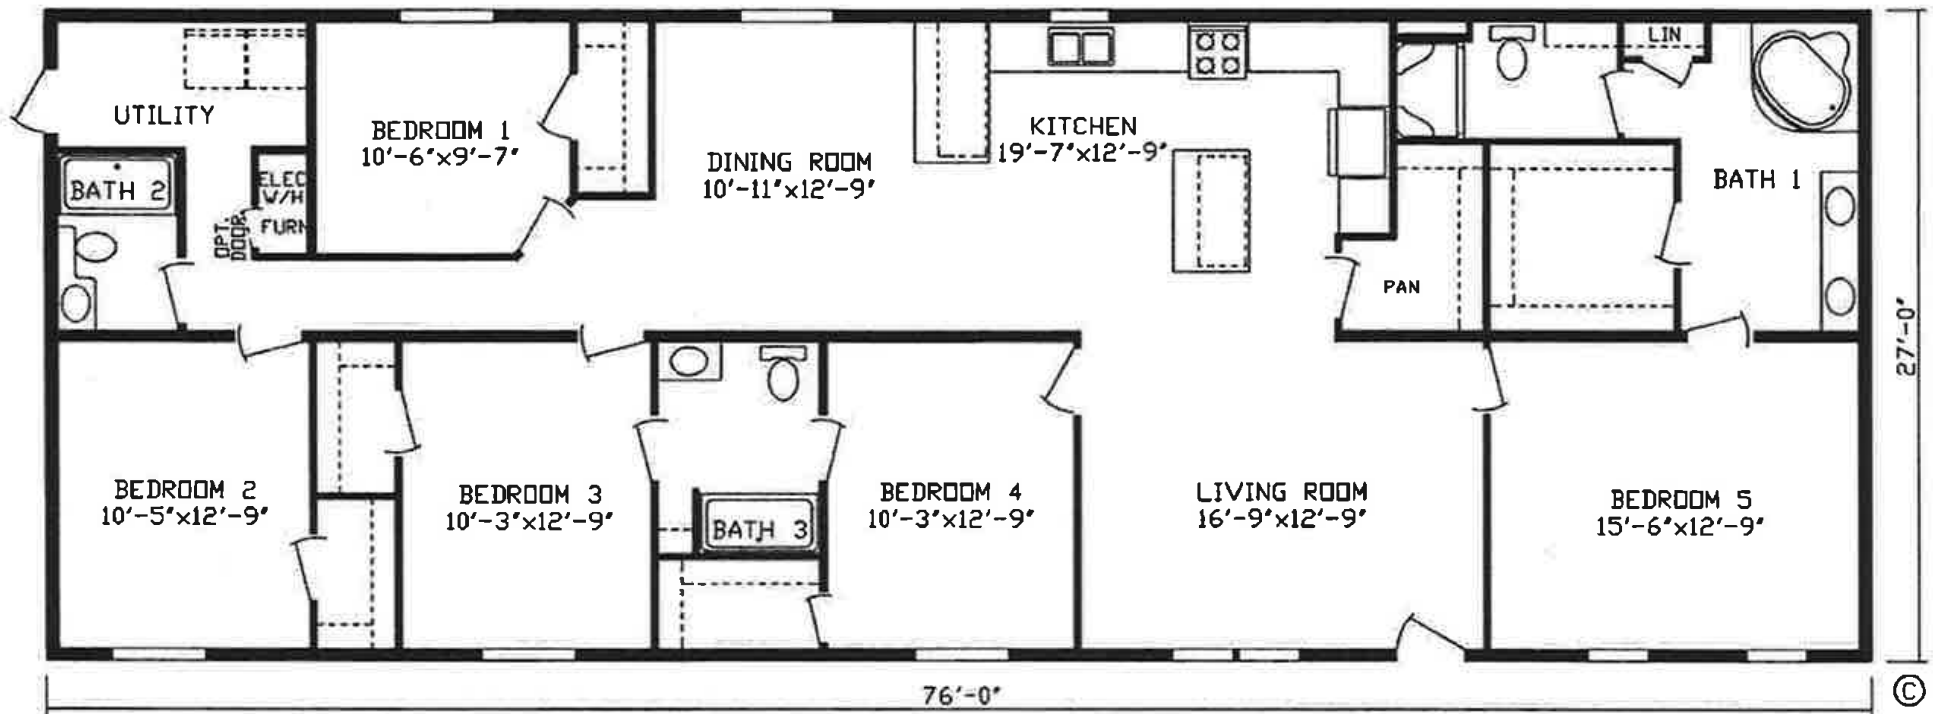

# Kendallville

Expo Classic Series

5 Bedroom, 3 Bath  
Approx. 2,052 Sq. Ft.

Last Updated: 4-3-18

Factory Expo Home Centers  
2225 East Market Street  
Nappanee, IN 46550

I authorize Factory Expo Home Centers to build my house, per this plan.