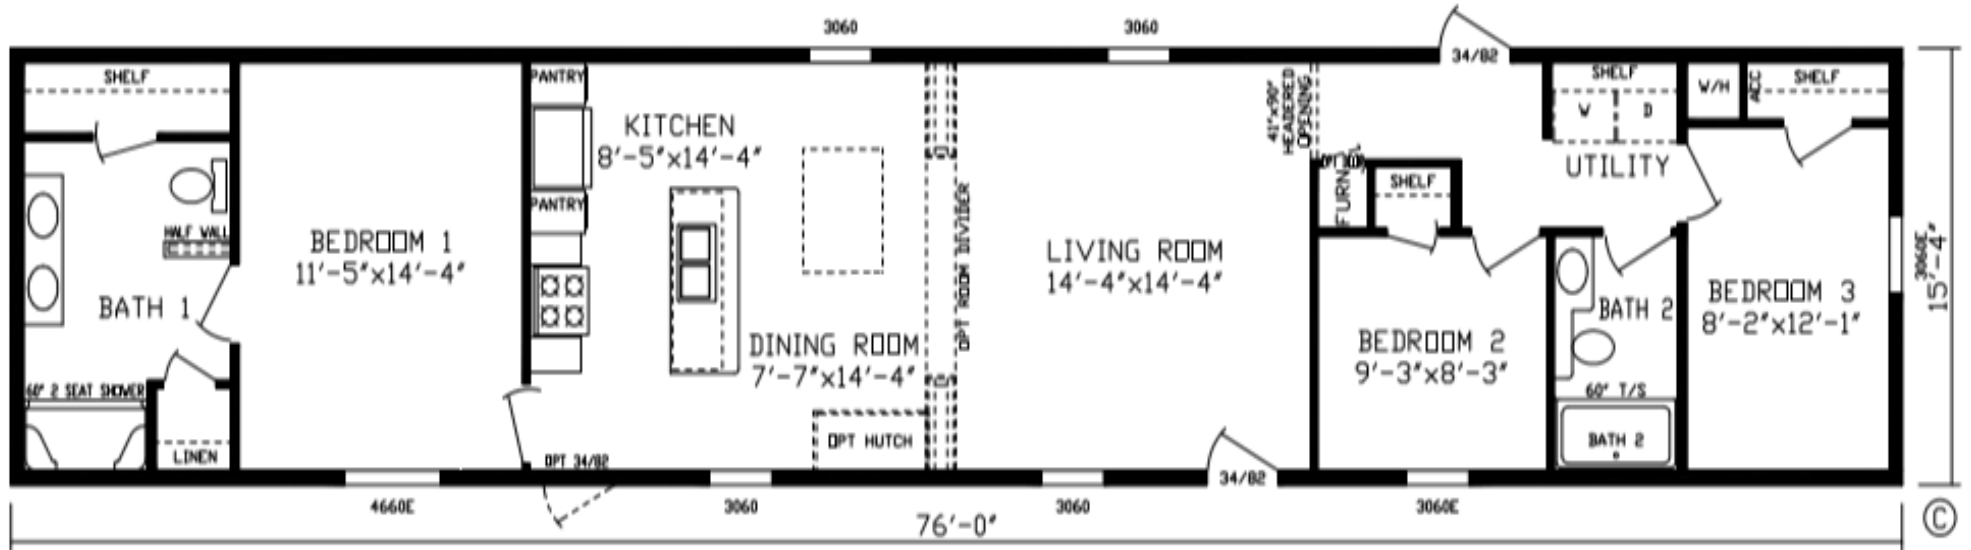

Kewanna

Platinum Landmark Series

Factory Expo

"Factory Direct Pricing" HOME CENTERS

3 Bedrooms, 2 Baths
Approx. 1,165 Sq. Ft.

Last Updated: 9-4-20

Factory Expo Home Centers
2225 East Market Street
Nappanee, IN 46550