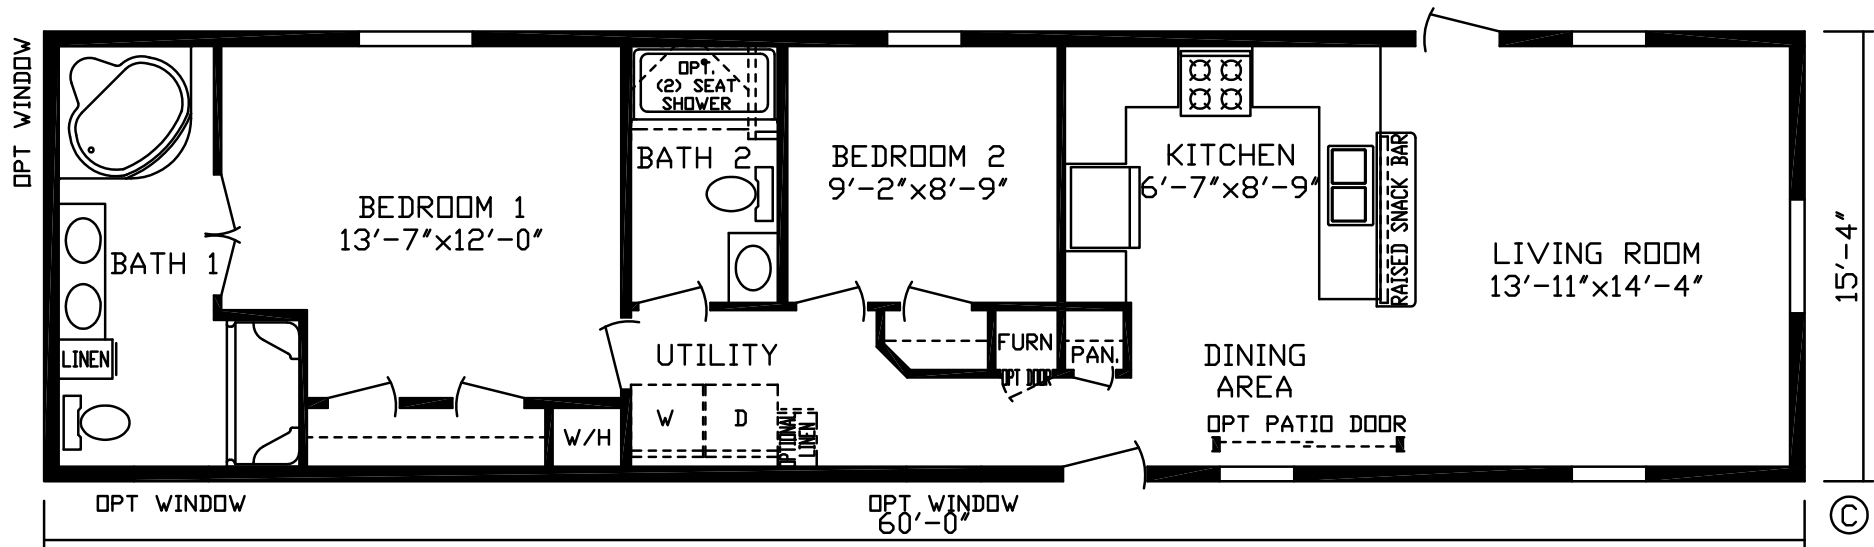

Knox

Expo Classic Series

Factory Expo

"Factory Direct Value" HOME CENTERS

2 Bedroom, 2 Bath
Approx. 920 Sq. Ft.

Last Updated: 9-17-19

Factory Expo Home Centers
2225 East Market Street
Nappanee, IN 46550

I authorize Factory Expo Home Centers to build my house, per this plan.
X _____
Customer Signature/Date