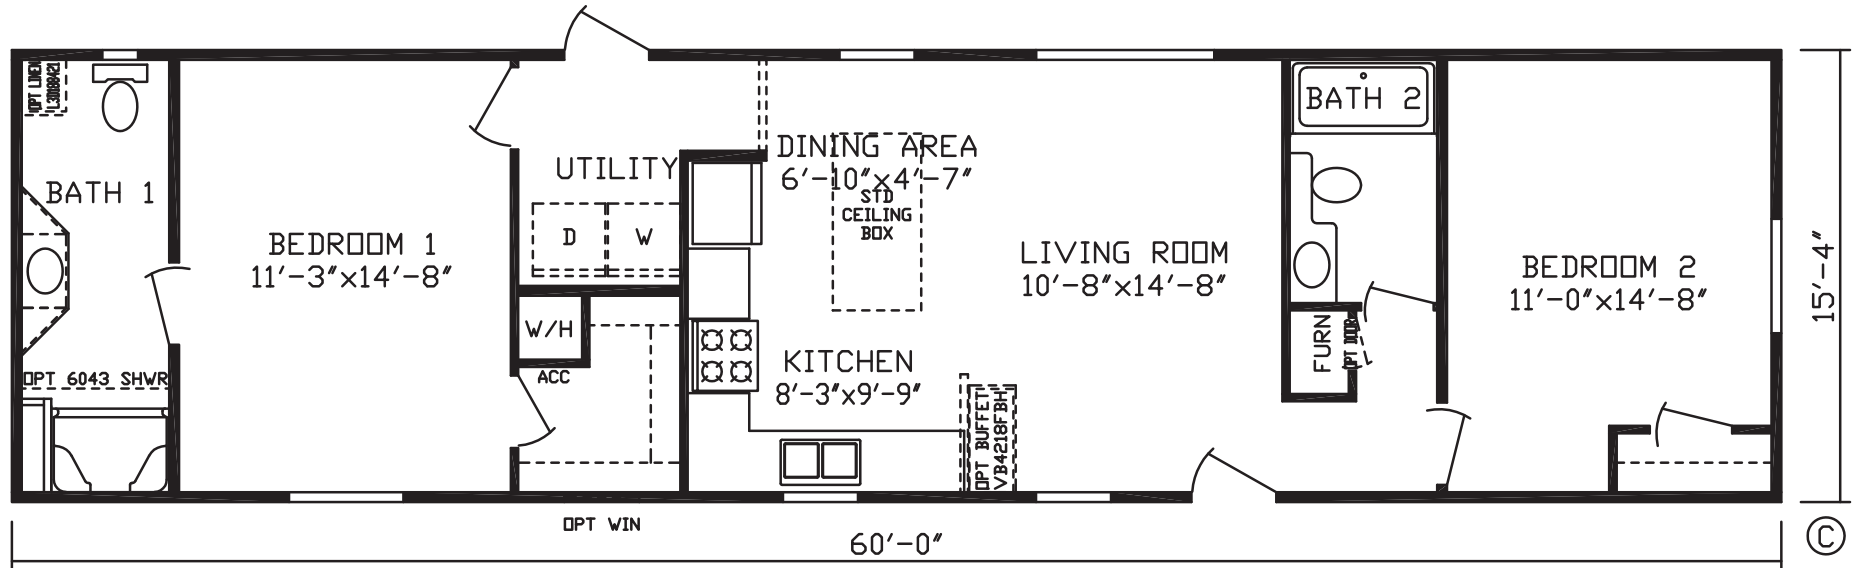

Krista

Platinum Landmark Series

920 SQ. FT. (Approximate) 2 Bedroom, 2 Bath

Last Updated: 12-16-20

FACTORY EXPO HOME CENTERS
 2225 E. Market St.
 Nappanee IN 46550

ExpoHomes.com | 1-800-918-2669

IMPORTANT: Alta Cima Corp reserves the right to modify, cancel or substitute products or features of this event at any time without prior notice or obligation. Pictures and other promotional materials are representative and may depict or contain floor plans, square footages, elevations, options, upgrades, extra design features, decorations, floor coverings, specialty light fixtures, custom paint and wall coverings, window treatments, landscaping, sound and alarm systems, furnishings, appliances, and other designer/decorator features and amenities that are not included as part of the home and/or may not be available at all locations. Home, pricing and community information is subject to change, and homes to prior sale, at any time without notice or obligation. ©2020 Alta Cima Corp. All rights reserved.