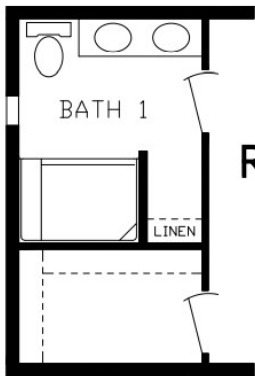

Laketon

Inspiration LE Series, Single Section

1,165 SQ. FT. (Approximate) 3 Bedroom, 2 Bath

Last Updated: 11-9-21

RO2 Opt Bath 1

RO3 Opt Bath 1

RO1 Opt Bedroom 2

FACTORY EXPO HOME CENTERS
2225 E. Market St.
Nappanee IN 46550