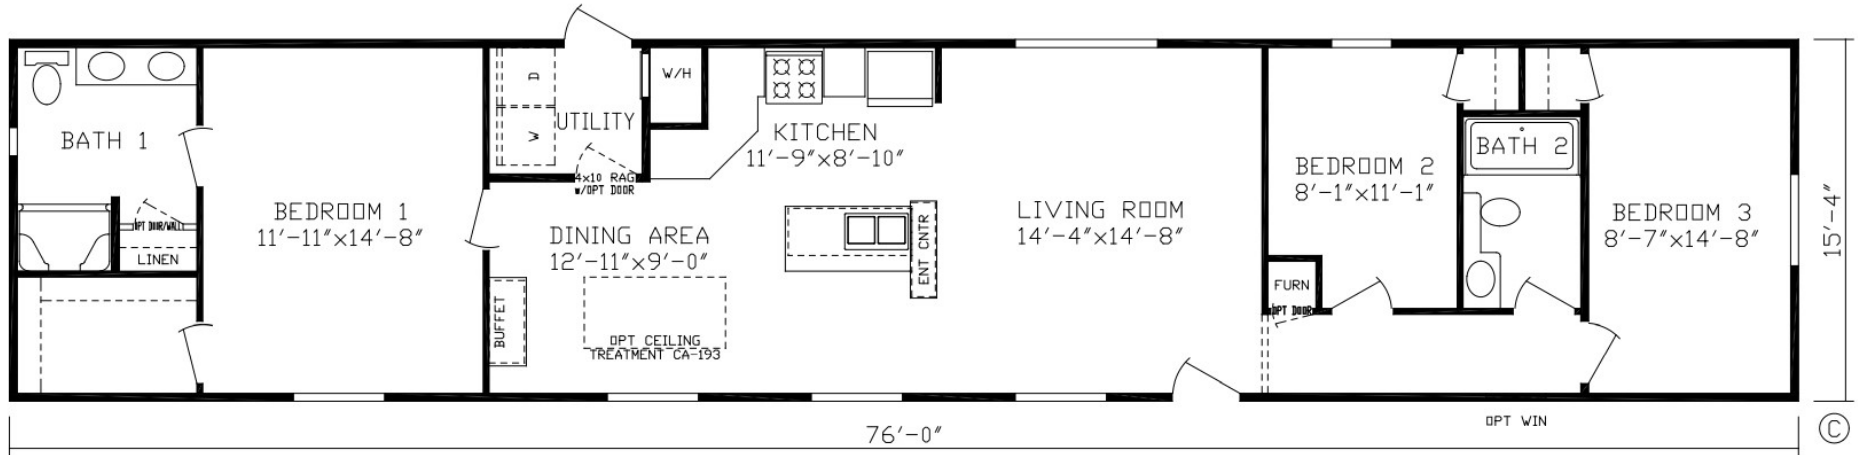

Laketon

Inspiration LE Series, Single Section

1,165 SQ. FT. (Approximate) 3 Bedroom, 2 Bath

Last Updated: 11-9-21

RO2 Opt Bath 1

RO3 Opt Bath 1

RO1 Opt Bedroom 2

FACTORY EXPO HOME CENTERS
2225 E. Market St.
Nappanee IN 46550