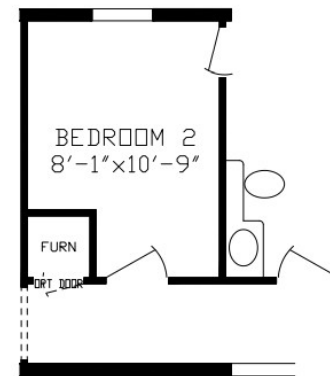

Laketon

Inspiration LE Series, Single Section

1,165 SQ. FT. (Approximate) 3 Bedroom, 2 Bath

Last Updated: 11-9-21

RO2 Opt Bath 1

RO3 Opt Bath 1

RO1 Opt Bedroom 2

FACTORY EXPO HOME CENTERS
2225 E. Market St.
Nappanee IN 46550