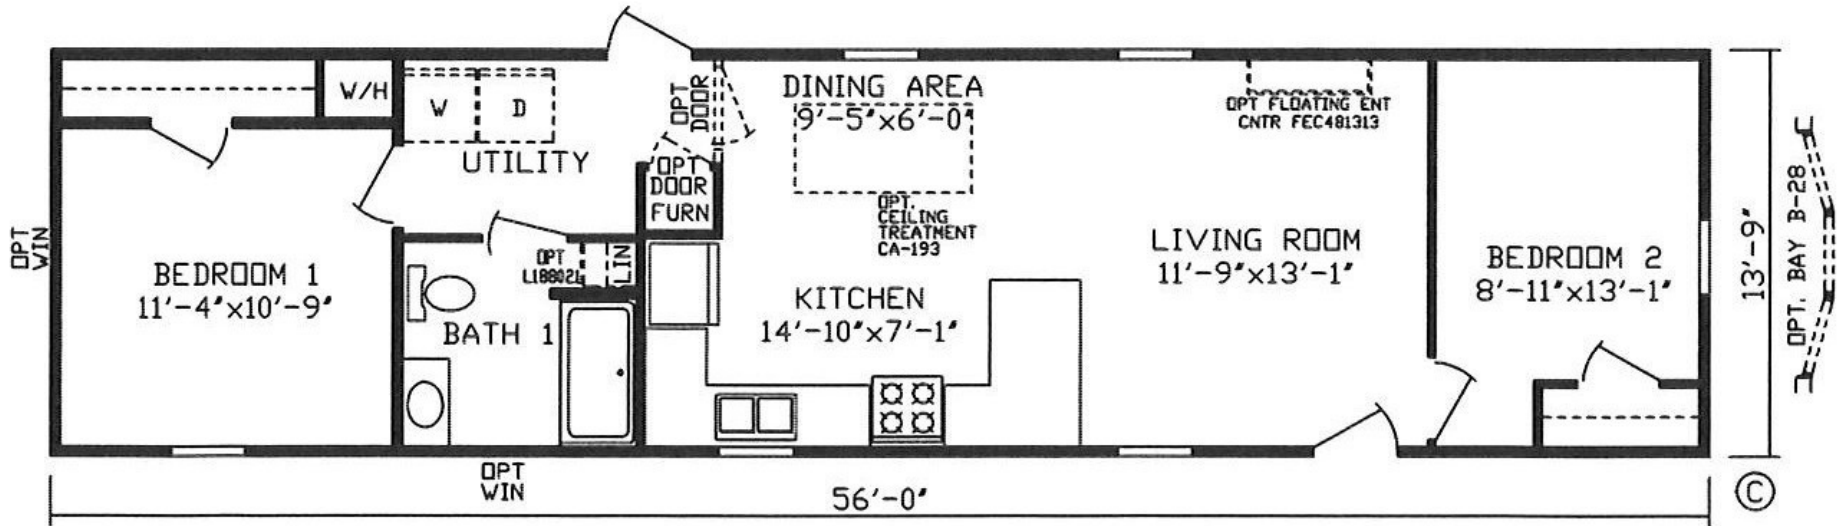

Limedale

Inspiration LE Series, Single Section

770 SQ. FT. (Approximate) 2 Bedroom, 1 Bath

Last Updated: 1-10-24

FACTORY EXPO HOME CENTERS

2225 E. Market St.
Nappanee IN 46550

ExpoHomes.com | 1-800-918-2669