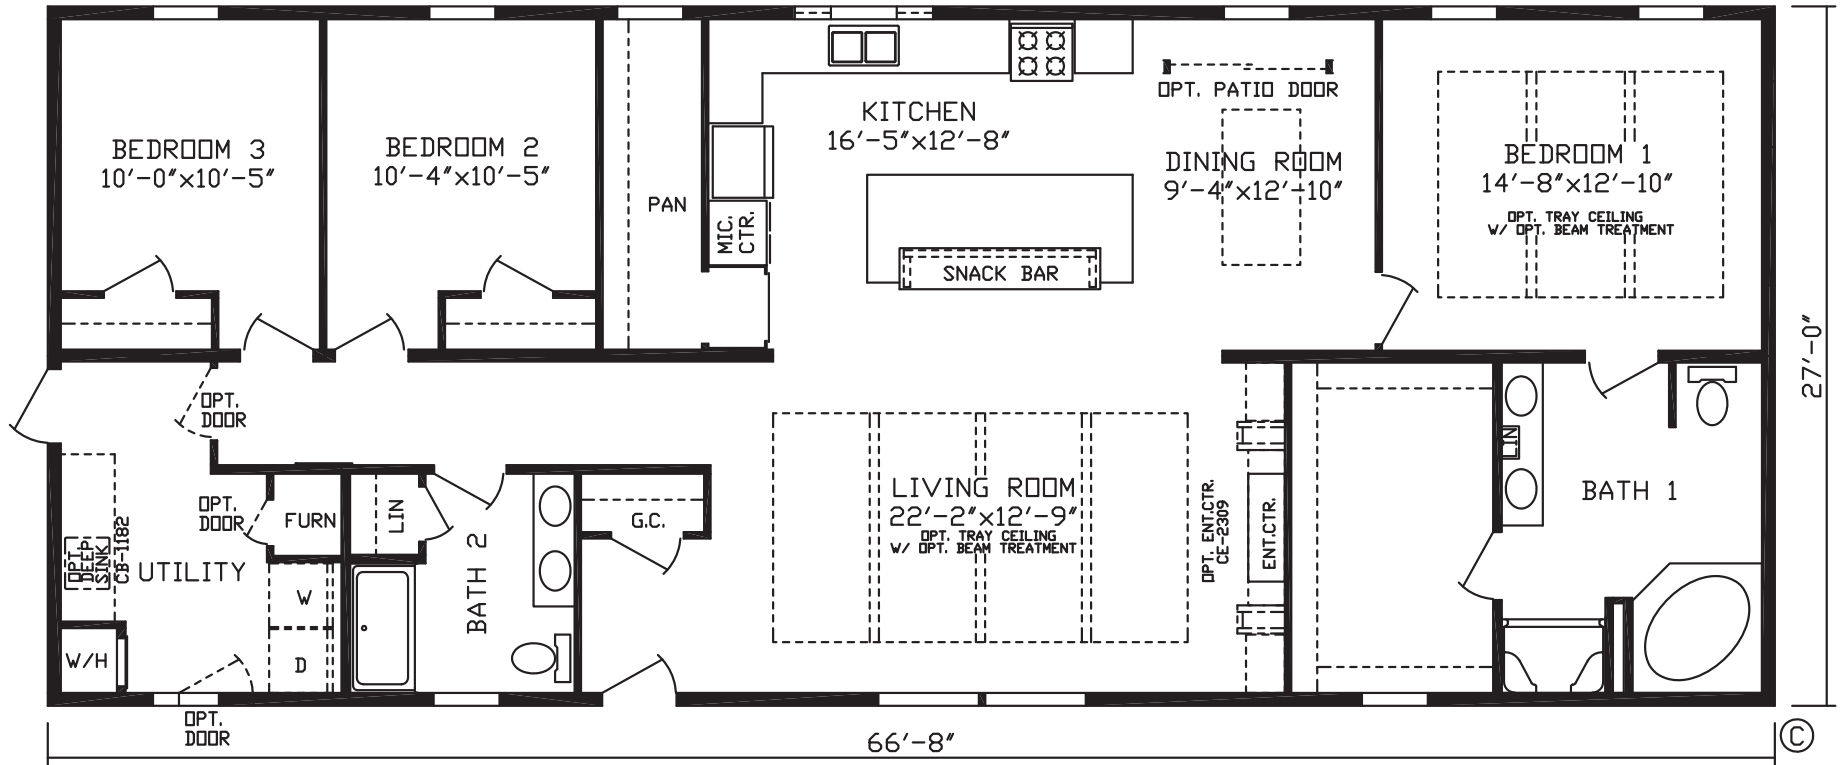

# Marianna

Platinum Landmark Series

1,799 SQ. FT. (Approximate) 3 Bedroom, 2 Bath

Last Updated: 12-16-20

**FACTORY EXPO HOME CENTERS**  
 2225 E. Market St.  
 Nappanee IN 46550

**ExpoHomes.com | 1-800-918-2669**