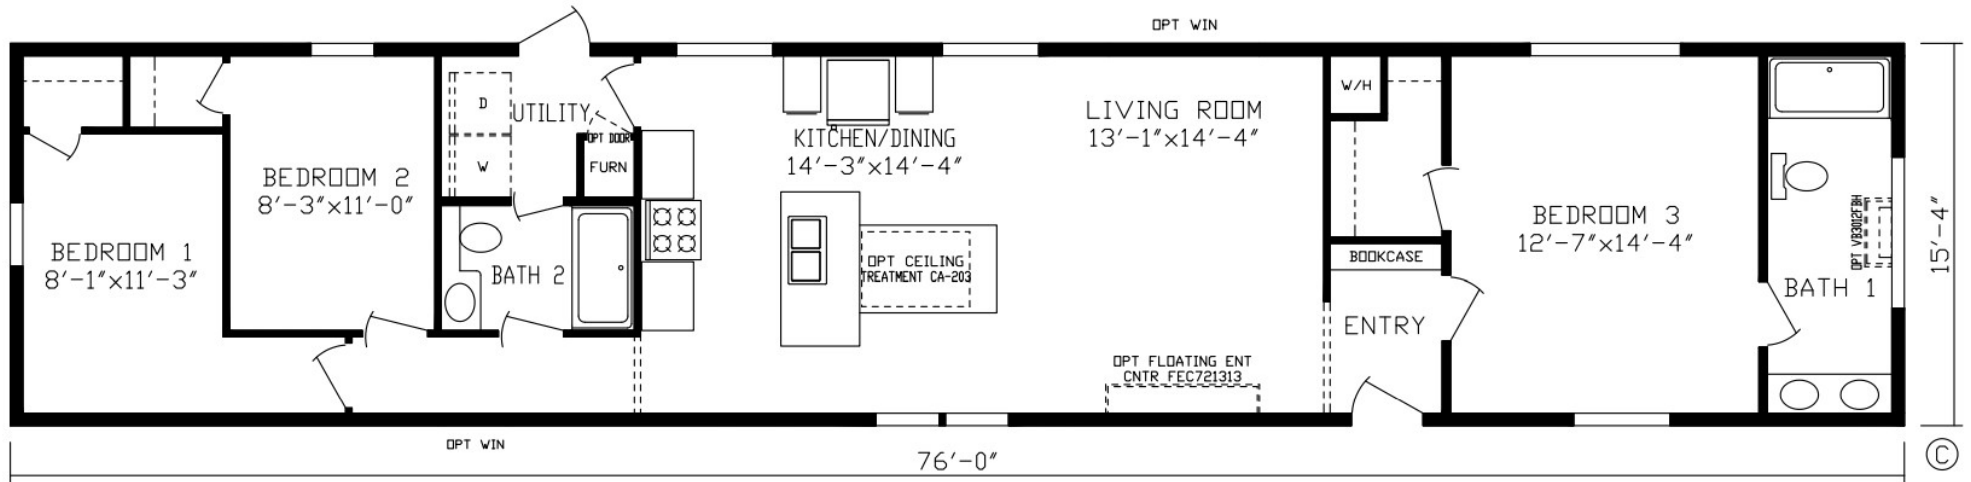

Marshfield

Inspiration LE Series, Single Section

1,165 SQ. FT. (Approximate) 3 Bedroom, 2 Bath

Last Updated: 11-9-21

FACTORY EXPO HOME CENTERS
 2225 E. Market St.
 Nappanee IN 46550

ExpoHomes.com | 1-800-918-2669