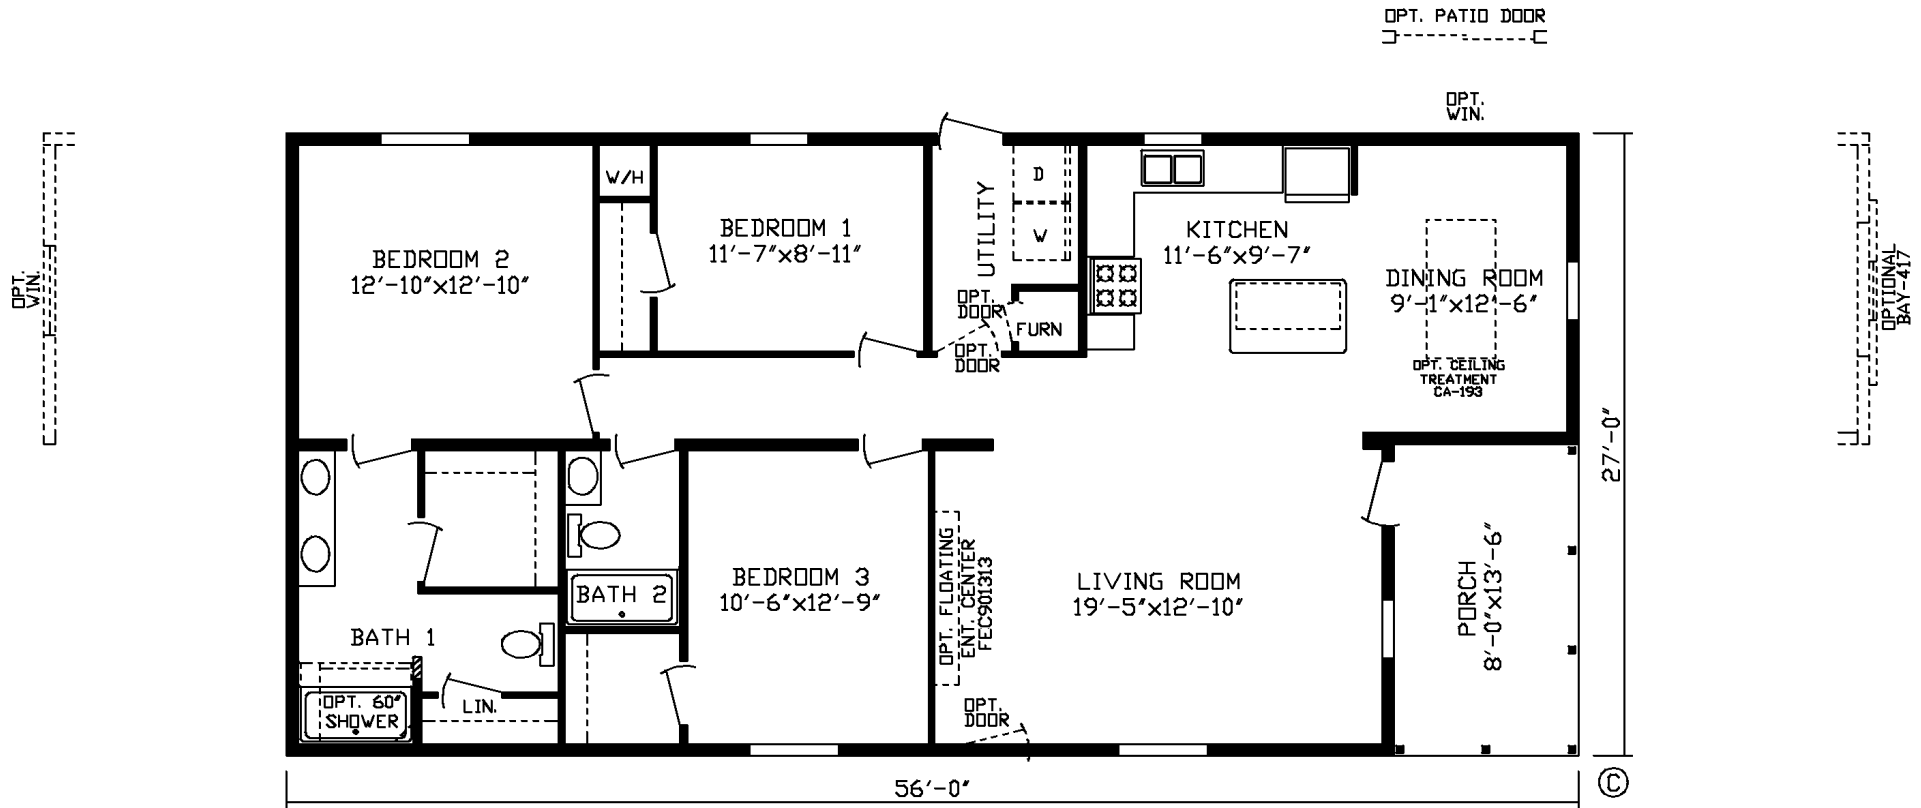

# Merrionette

Inspiration LE Series, Multi Section

1,404 SQ. FT. (Approximate) 3 Bedroom, 2 Bath

"Factory Direct Pricing" HOME CENTERS

Last Updated: 5-9-24

**FACTORY EXPO HOME CENTERS**

2225 E. Market St.  
Nappanee IN 46550