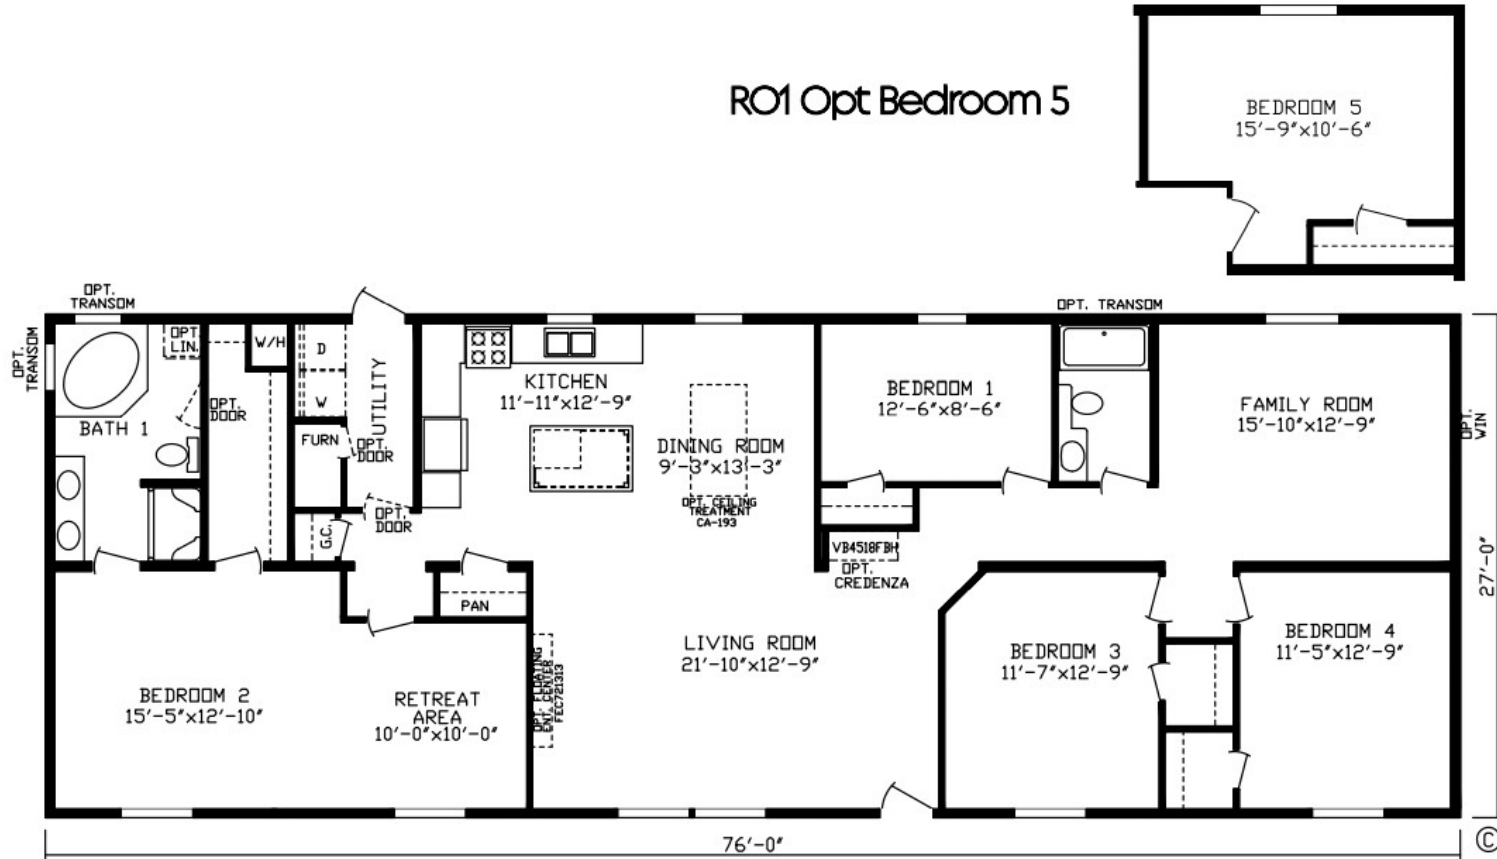

Milltown

Inspiration LE Series, Multi Section

2,052 SQ. FT. (Approximate) 4 Bedroom, 2 Bath

Last Updated: 11-16-21

FACTORY EXPO HOME CENTERS
2225 E. Market St.
Nappanee IN 46550

ExpoHomes.com | 1-800-918-2669