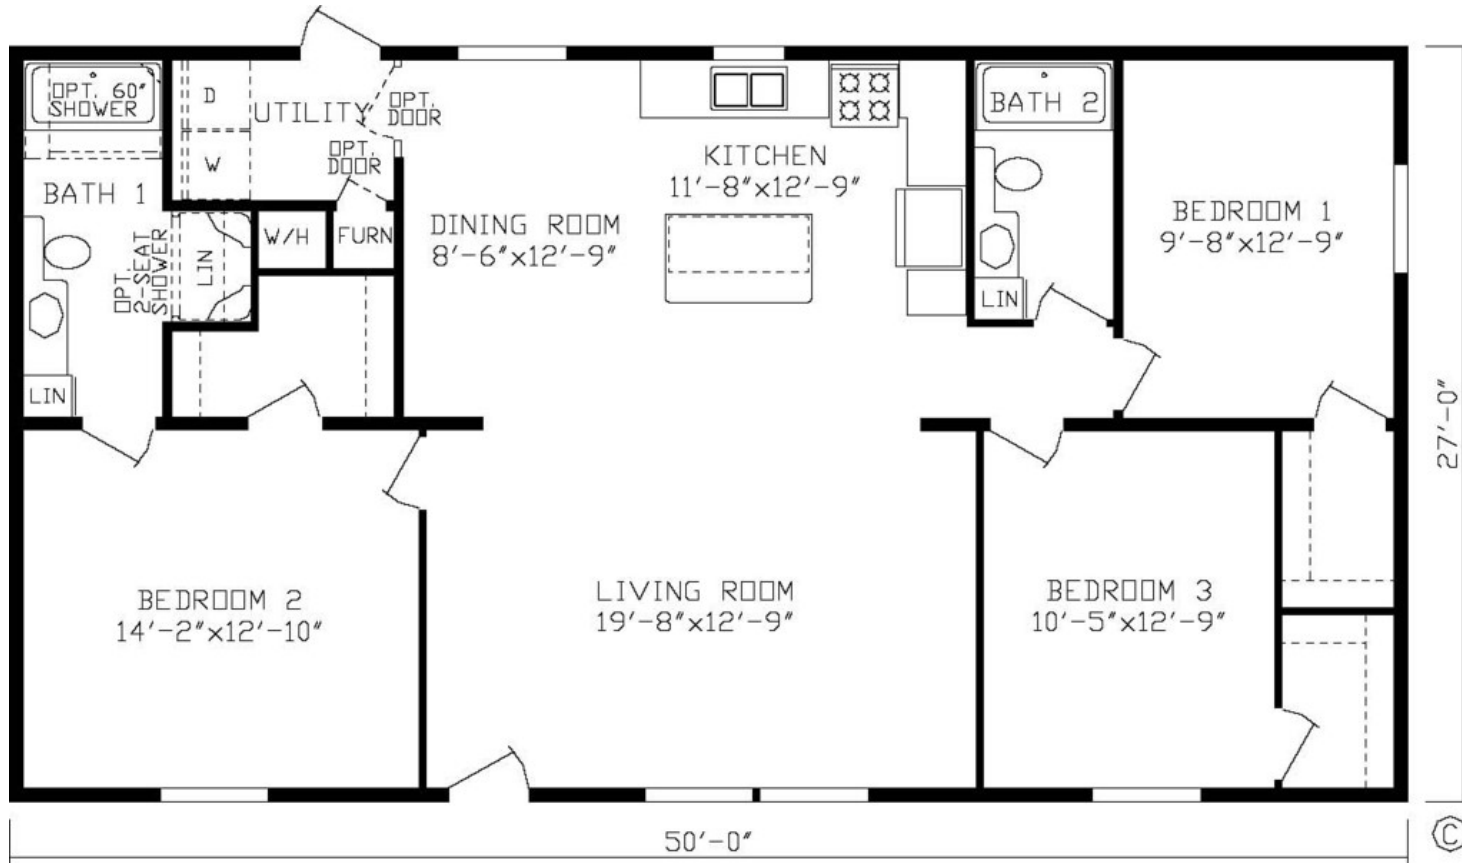

Milroy

Velocity Series

1,350 SQ. FT. (Approximate) 3 Bedroom, 2 Bath

Last Updated: 9-9-21

FACTORY EXPO HOME CENTERS
 2225 E. Market St.
 Nappanee IN 46550

ExpoHomes.com | 1-800-918-2669

IMPORTANT: Alta Cima Corp reserves the right to modify, cancel or substitute products or features of this event at any time without prior notice or obligation. Pictures and other promotional materials are representative and may depict or contain floor plans, square footages, elevations, options, upgrades, extra design features, decorations, floor coverings, specialty light fixtures, custom paint and wall coverings, window treatments, landscaping, sound and alarm systems, furnishings, appliances, and other designer/decorator features and amenities that are not included as part of the home and/or may not be available at all locations. Home, pricing and community information is subject to change, and homes to prior sale, at any time without notice or obligation. ©2020 Alta Cima Corp. All rights reserved.