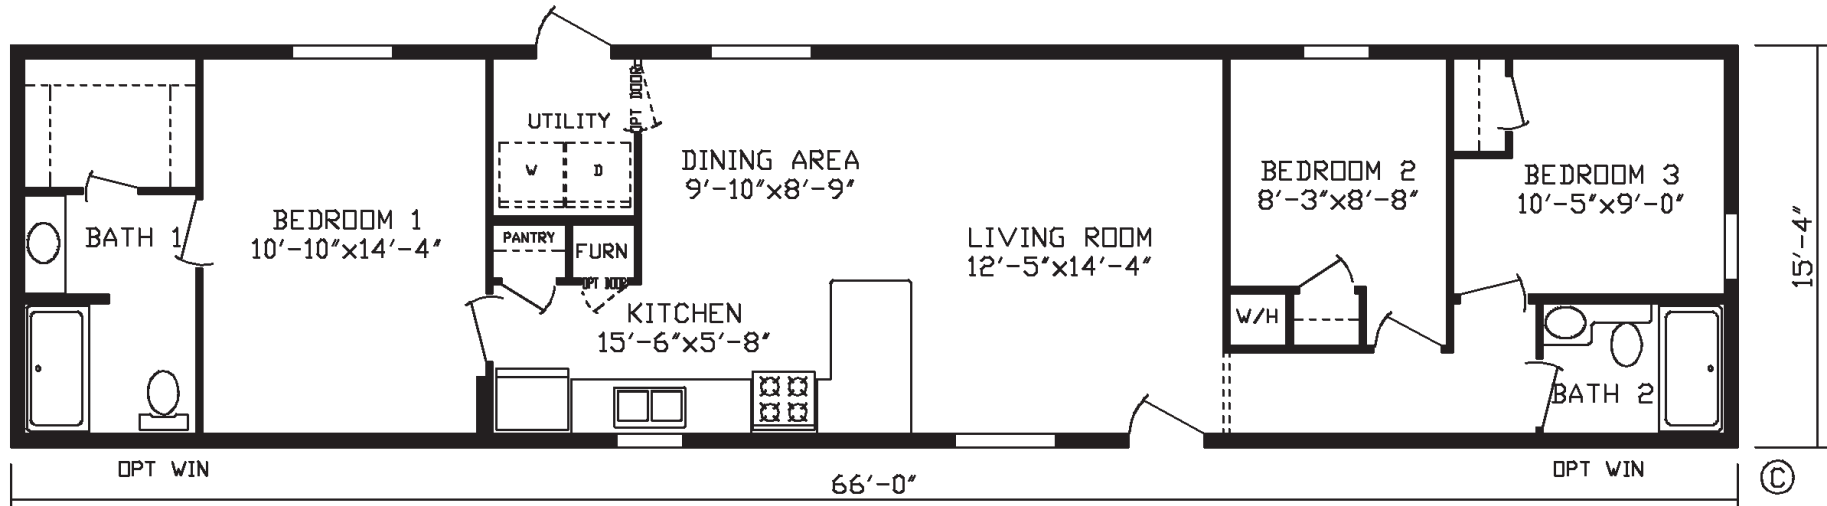

# Mooreland

Velocity Series

1,012 SQ. FT. (Approximate) 3 Bedroom, 2 Bath

Last Updated: 8-9-23

**FACTORY EXPO HOME CENTERS**  
2225 E. Market St.  
Nappanee IN 46550

**ExpoHomes.com | 1-800-918-2669**

**IMPORTANT:** Alta Cima Corp reserves the right to modify, cancel or substitute products or features of this event at any time without prior notice or obligation. Pictures and other promotional materials are representative and may depict or contain floor plans, square footages, elevations, options, upgrades, extra design features, decorations, floor coverings, specialty light fixtures, custom paint and wall coverings, window treatments, landscaping, sound and alarm systems, furnishings, appliances, and other designer/decorator features and amenities that are not included as part of the home and/or may not be available at all locations. Home, pricing and community information is subject to change, and homes to prior sale, at any time without notice or obligation. ©2020 Alta Cima Corp. All rights reserved.