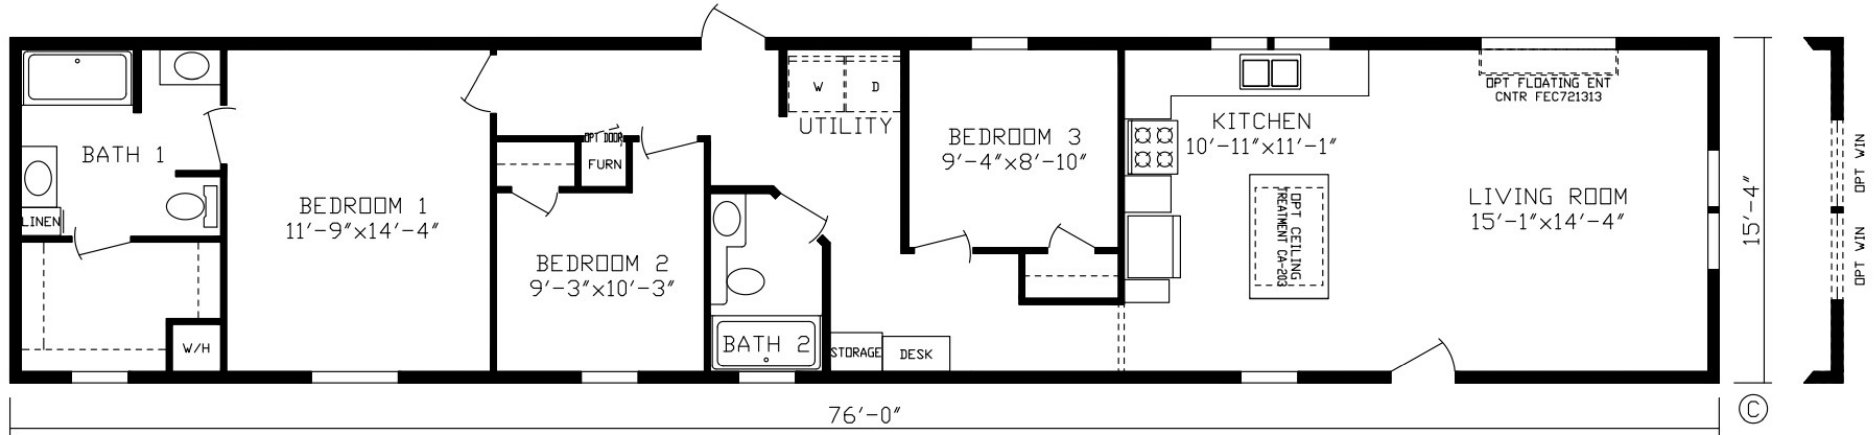

Naperville

Inspiration LE Series, Single Section

1,165 SQ. FT. (Approximate) 3 Bedroom, 2 Bath

Last Updated: 11-9-21

RO1
Opt HE Furnace

FACTORY EXPO HOME CENTERS
2225 E. Market St.
Nappanee IN 46550

ExpoHomes.com | 1-800-918-2669