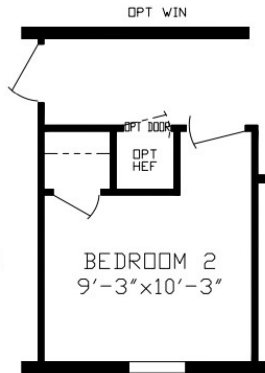

Naperville

Inspiration LE Series, Single Section

1,165 SQ. FT. (Approximate) 3 Bedroom, 2 Bath

Last Updated: 11-9-21

RO1
Opt HE Furnace

FACTORY EXPO HOME CENTERS
2225 E. Market St.
Nappanee IN 46550

ExpoHomes.com | 1-800-918-2669