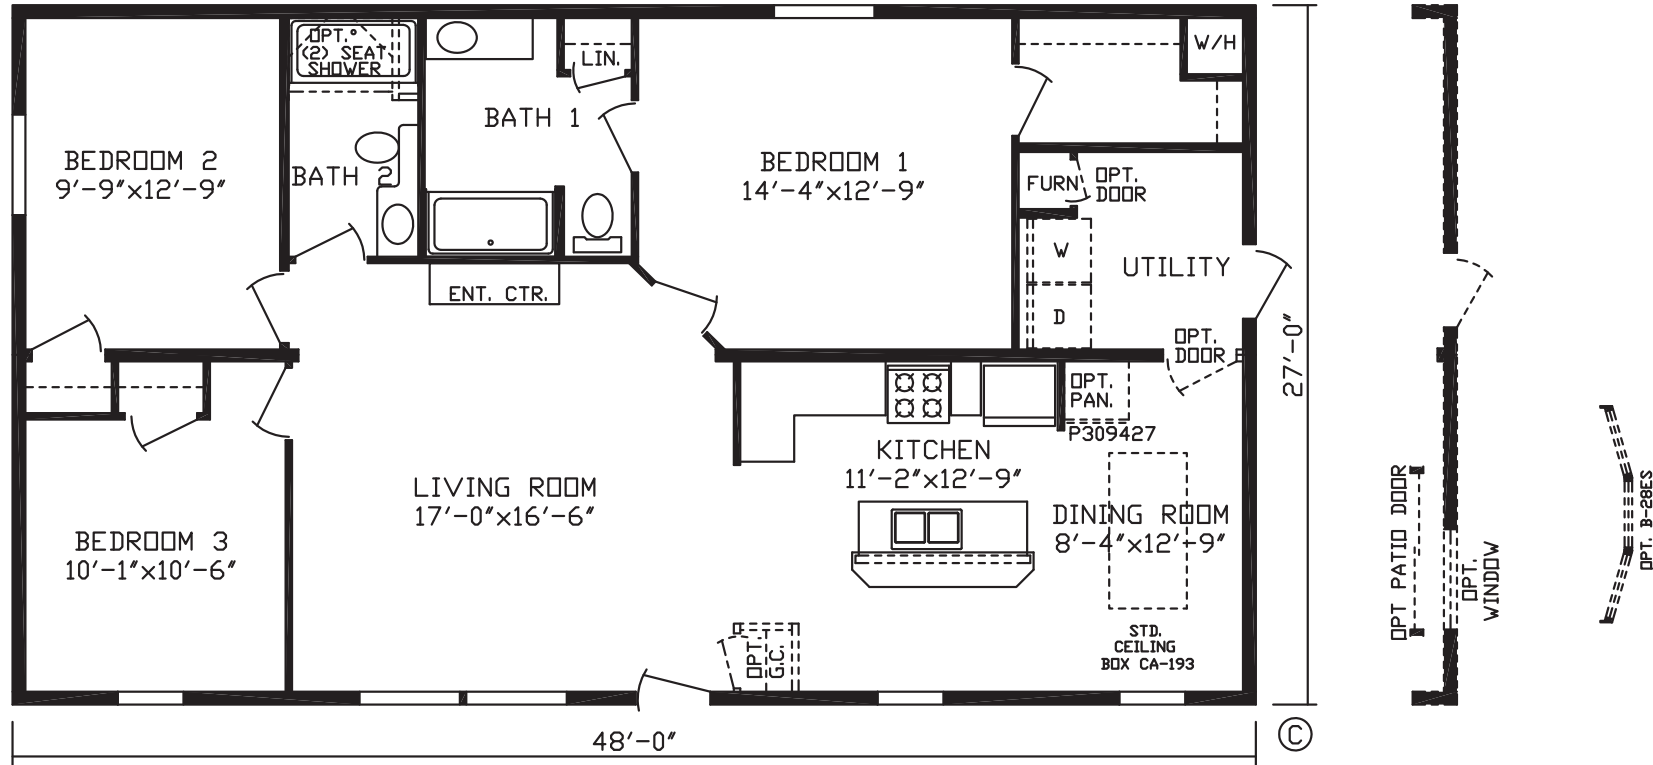

Newmar

Platinum Landmark Series

1,296 SQ. FT. (Approximate) 3 Bedroom, 2 Bath

Last Updated: 12-16-20

FACTORY EXPO HOME CENTERS
 2225 E. Market St.
 Nappanee IN 46550

ExpoHomes.com | 1-800-918-2669

IMPORTANT: Alta Cima Corp reserves the right to modify, cancel or substitute products or features of this event at any time without prior notice or obligation. Pictures and other promotional materials are representative and may depict or contain floor plans, square footages, elevations, options, upgrades, extra design features, decorations, floor coverings, specialty light fixtures, custom paint and wall coverings, window treatments, landscaping, sound and alarm systems, furnishings, appliances, and other designer/decorator features and amenities that are not included as part of the home and/or may not be available at all locations. Home, pricing and community information is subject to change, and homes to prior sale, at any time without notice or obligation. ©2020 Alta Cima Corp. All rights reserved.