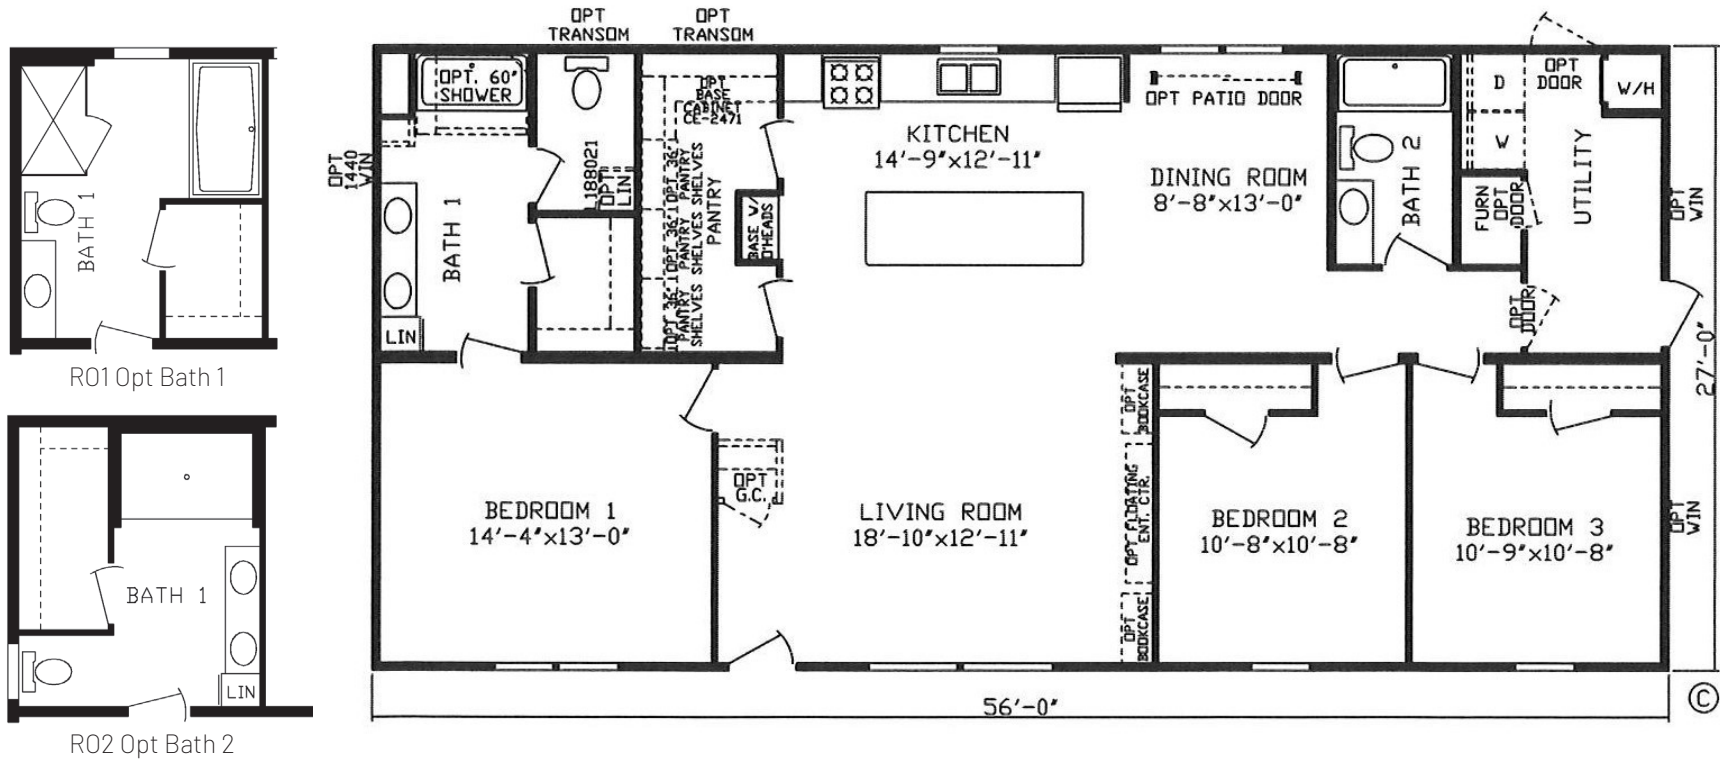

Northbrook

Inspiration LE Series, Multi Section

1,512 SQ. FT. (Approximate) 3 Bedroom, 2 Bath

Last Updated: 1-10-24

FACTORY EXPO HOME CENTERS
 2225 E. Market St.
 Nappanee IN 46550

ExpoHomes.com | 1-800-918-2669