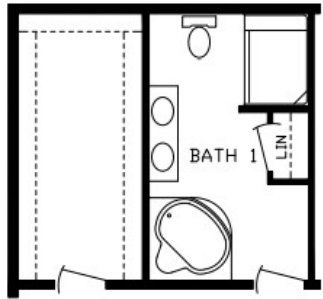

Northcliff

Inspiration LE Series, Multi Section

2,330 SQ. FT. (Approximate) 4 Bedroom, 2 Bath

Last Updated: 11-16-21

RO1 Opt Bath 1

FACTORY EXPO HOME CENTERS
 2225 E. Market St.
 Nappanee IN 46550

ExpoHomes.com | 1-800-918-2669