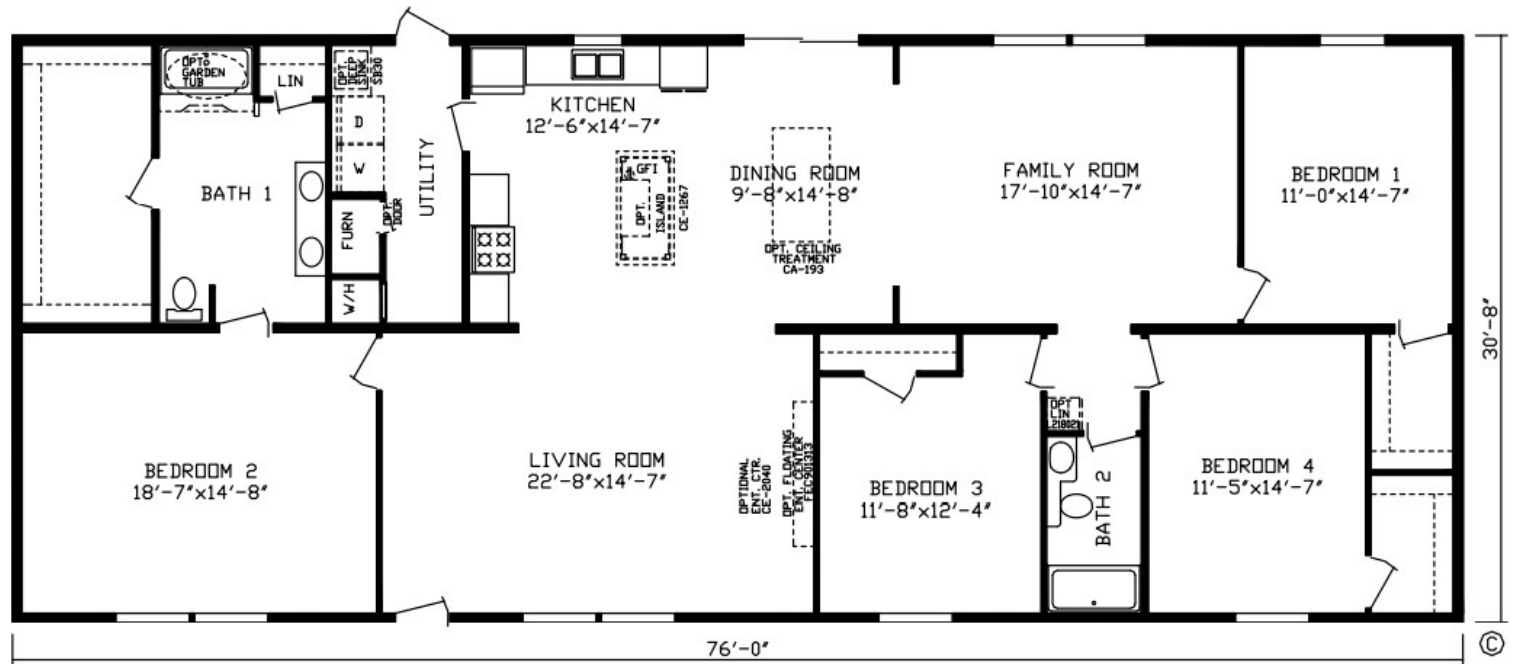

Northcliff

Inspiration LE Series, Multi Section

2,330 SQ. FT. (Approximate) 4 Bedroom, 2 Bath

Last Updated: 11-16-21

RO1 Opt Bath 1

FACTORY EXPO HOME CENTERS
 2225 E. Market St.
 Nappanee IN 46550

ExpoHomes.com | 1-800-918-2669