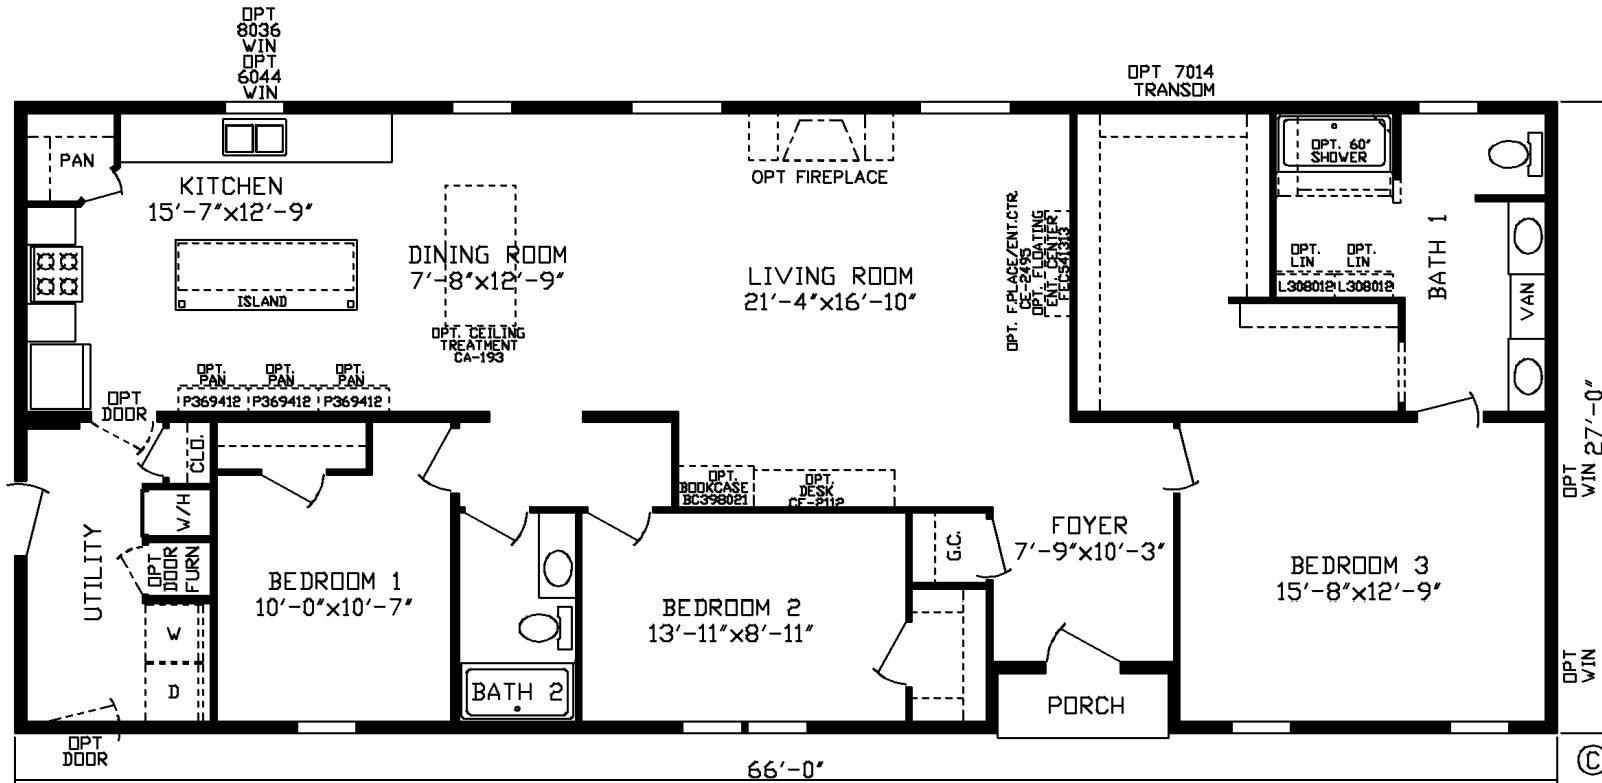

# Northglen

Inspiration LE Series, Multi Section

1,848 SQ. FT. (Approximate) 3 Bedroom, 2 Bath

Last Updated: 12-9-24

**FACTORY EXPO HOME CENTERS**  
 2225 E. Market St.  
 Nappanee IN 46550

**ExpoHomes.com | 1-800-918-2669**