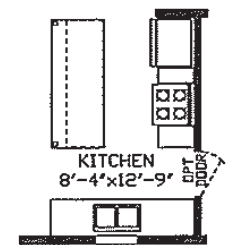

# Orland

Inspiration LE Series, Multi Section

1,296 SQ. FT. (Approximate) 3 Bedroom, 2 Bath

Last Updated: 12-19-22

RO1 Opt Kitchen

**FACTORY EXPO HOME CENTERS**  
 2225 E. Market St.  
 Napanee IN 46550

**ExpoHomes.com | 1-800-918-2669**