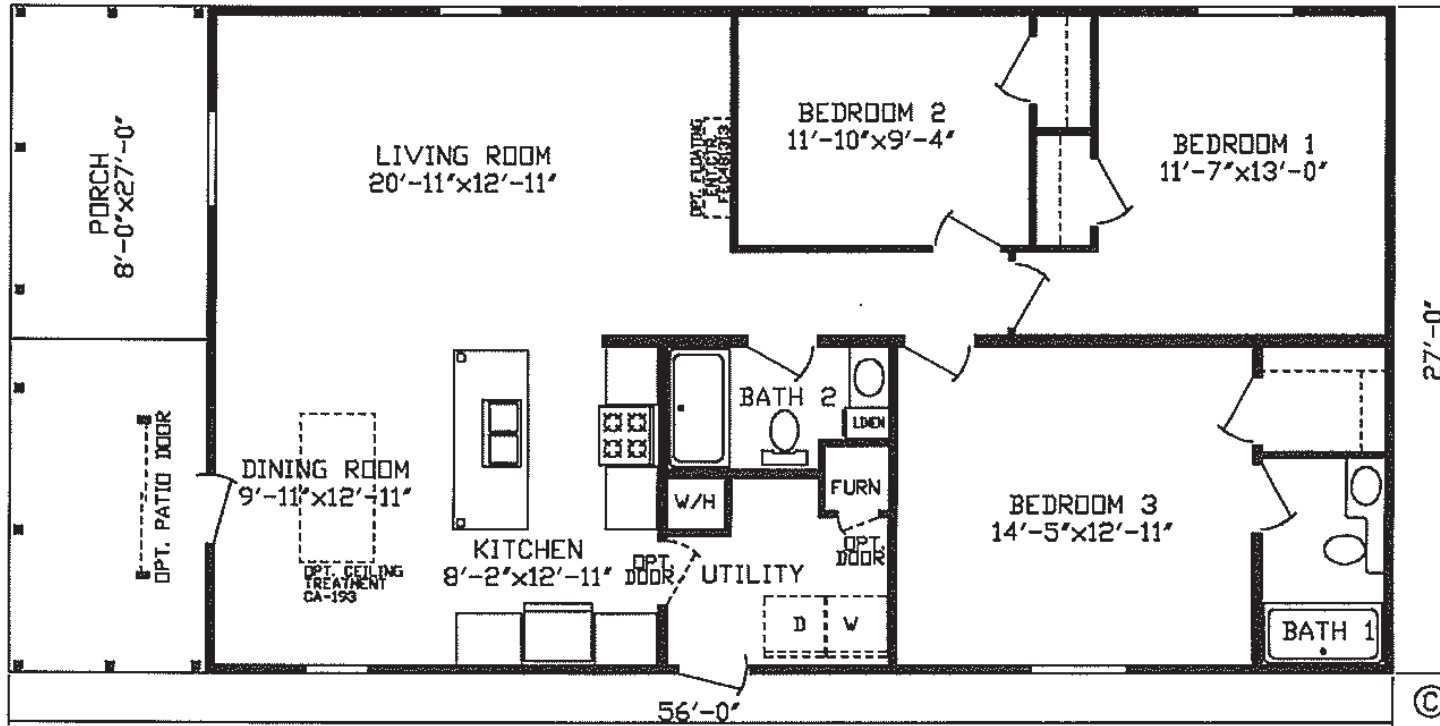

# Orland

Inspiration LE Series, Multi Section

1,296 SQ. FT. (Approximate) 3 Bedroom, 2 Bath

Last Updated: 12-19-22

RO1 Opt Kitchen

**FACTORY EXPO HOME CENTERS**  
 2225 E. Market St.  
 Napanee IN 46550

**ExpoHomes.com | 1-800-918-2669**