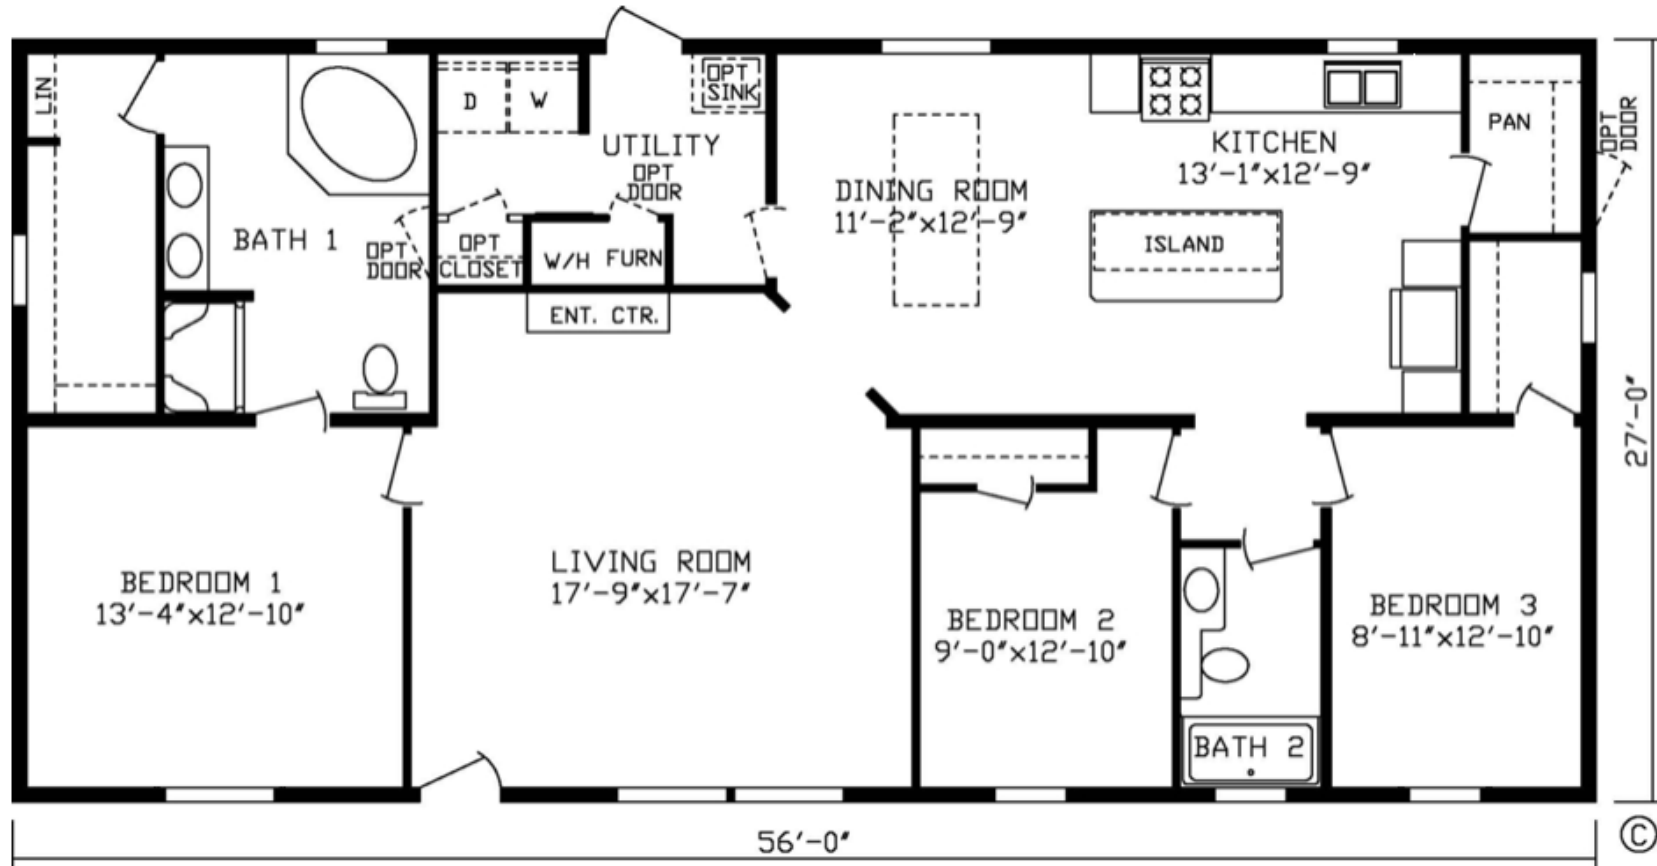

Ramsey

Platinum Landmark Series

Factory Expo

"Factory Direct Pricing" HOME CENTERS

3 Bedrooms, 2 Baths
Approx. 1,512 Sq. Ft.

Last Updated: 9-3-20

Factory Expo Home Centers
 2225 East Market Street
 Nappanee, IN 46550