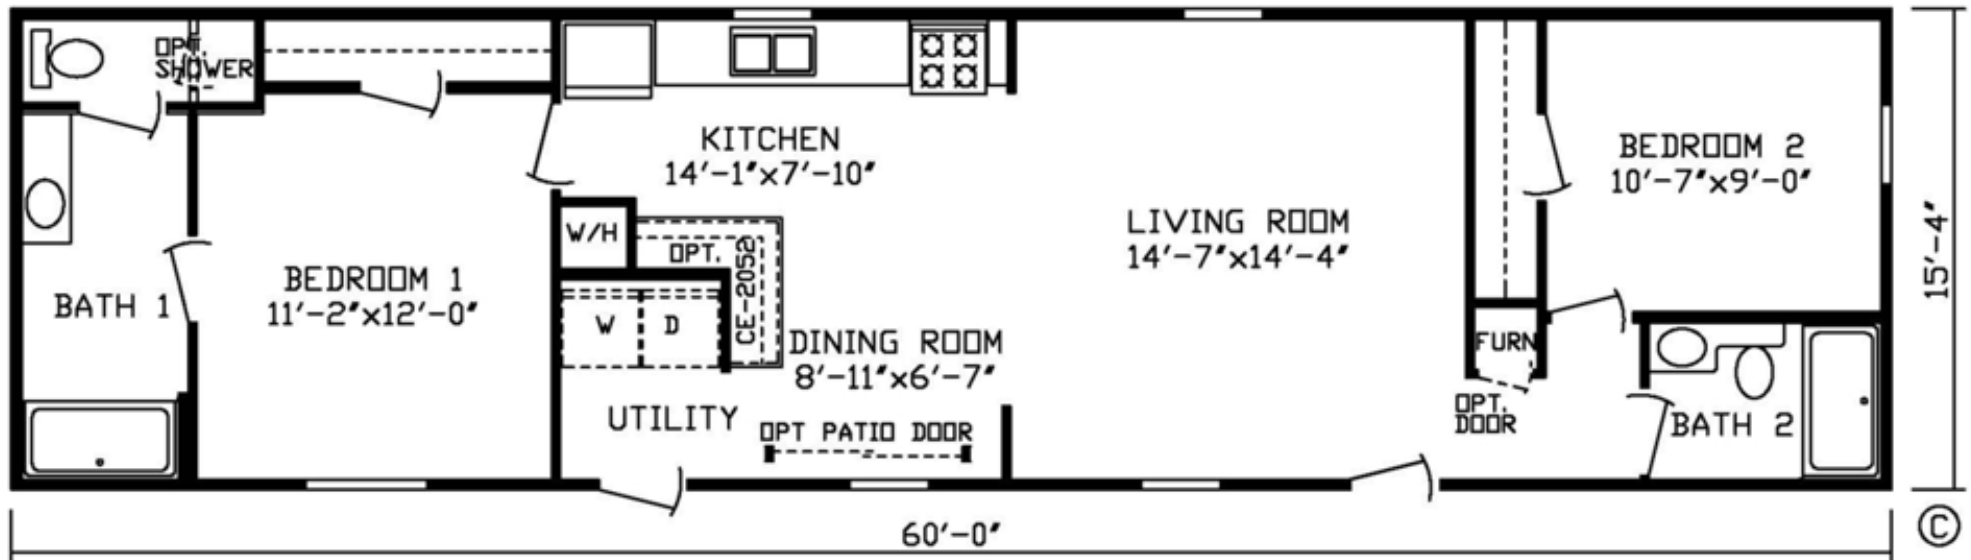

Rocklane

Expo Classic Series

2 Bedrooms, 2 Bath
Approx. 920 Sq. Ft.

Last Updated: 9-11-20

Factory Expo Home Centers
2225 East Market Street
Nappanee, IN 46550

I authorize Factory Expo Home Centers to build my house, per this plan.