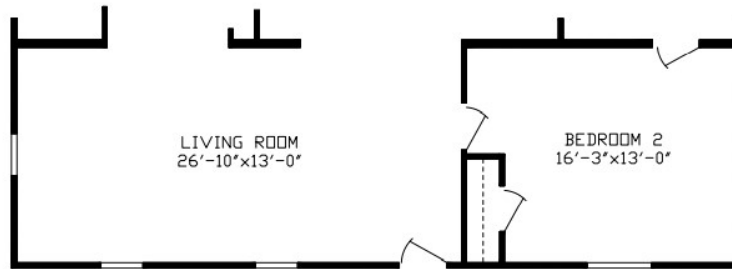

Salttilo

Inspiration LE Series, Multi Section

1,188 SQ. FT. (Approximate) 3 Bedroom, 2 Bath

Last Updated: 3-27-24

RO2 Opt Bath 1 RO4 Opt Bath 1

DINING ROOM
8'-0" x 12'-9"

RO3 Opt W/S

RO1 Opt 2-Bedroom