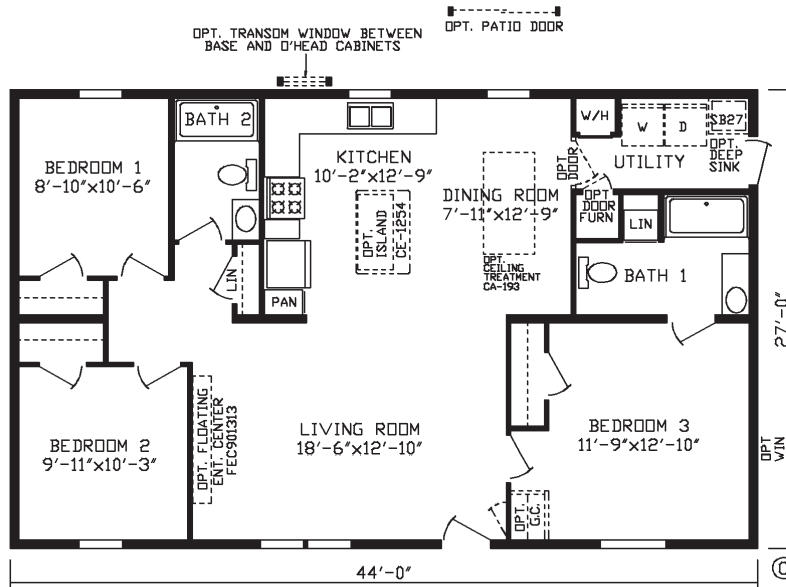

Salttilo

Inspiration LE Series, Multi Section

1,188 SQ. FT. (Approximate) 3 Bedroom, 2 Bath

Last Updated: 3-27-24

RO2 Opt Bath 1 RO4 Opt Bath 1

DINING ROOM
8'-0" x 12'-9"

RO3 Opt W/S

RO1 Opt 2-Bedroom