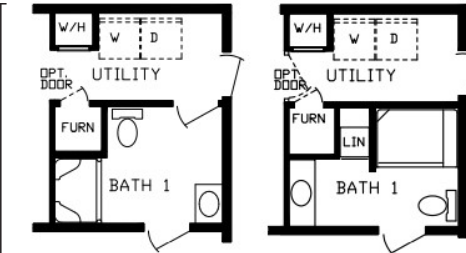

Salttilo

Inspiration LE Series, Multi Section

1,188 SQ. FT. (Approximate) 3 Bedroom, 2 Bath

Last Updated: 3-27-24

RO2 Opt Bath 1 RO4 Opt Bath 1

DINING ROOM
8'-0" x 12'-9"

RO3 Opt W/S

RO1 Opt 2-Bedroom