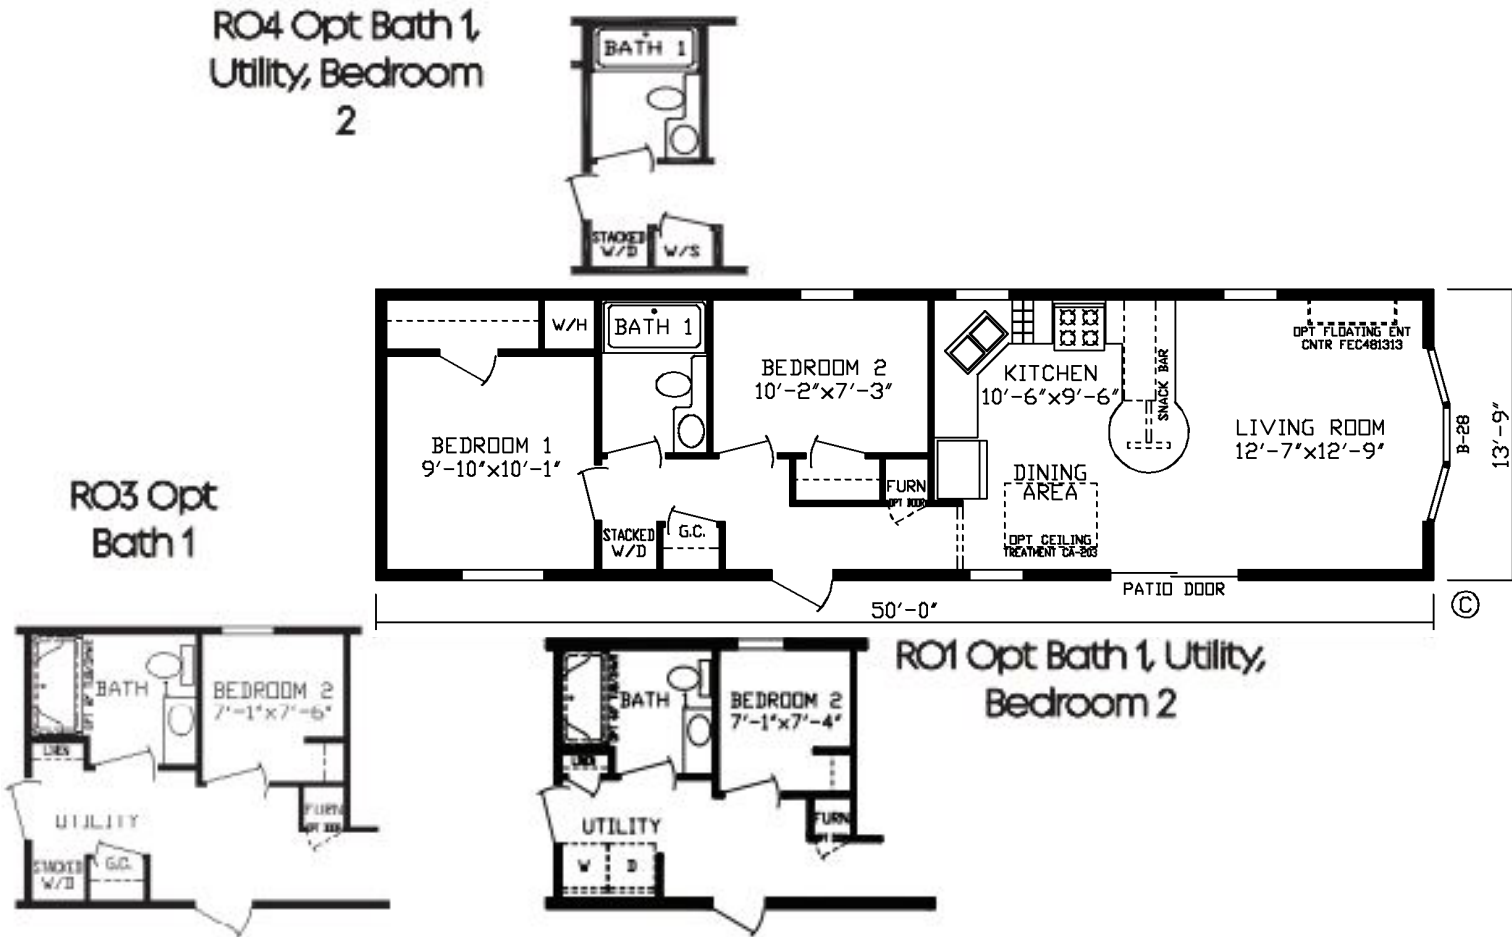

# Shelburn

Inspiration LE Series, Single Section

687 SQ. FT. (Approximate) 2 Bedroom, 1 Bath

Last Updated: 3-16-23

**FACTORY EXPO HOME CENTERS**  
 2225 E. Market St.  
 Nappanee IN 46650

**ExpoHomes.com | 1-800-918-2669**