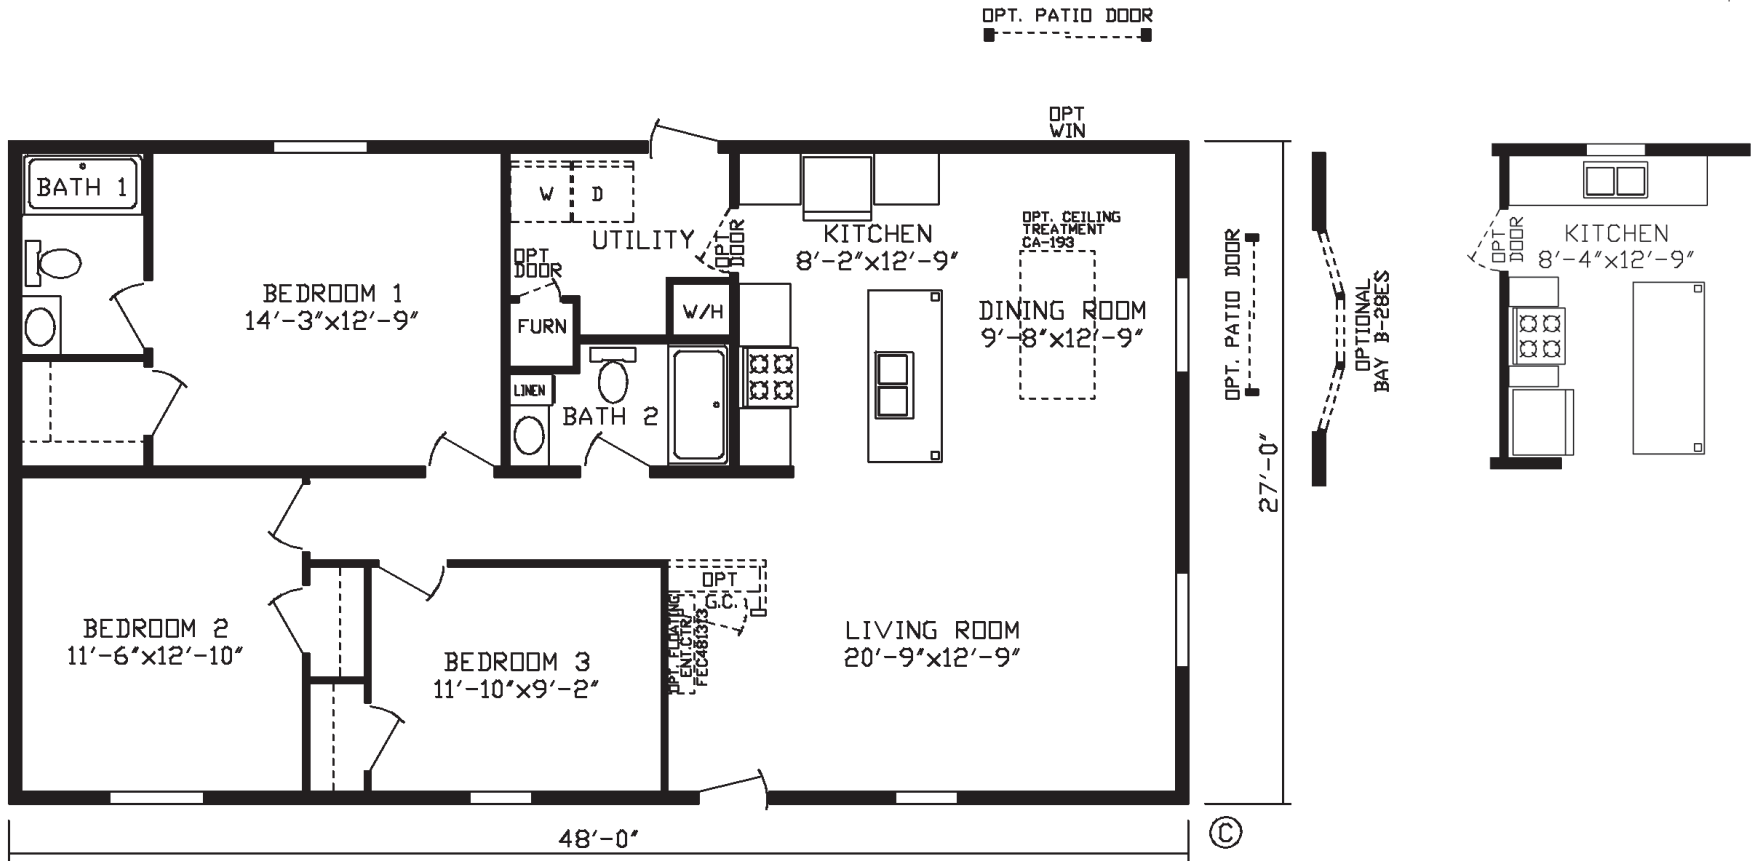

Solsberry

Inspiration LE Series, Multi Section

1,296 SQ. FT. (Approximate) 3 Bedroom, 2 Bath

Last Updated: 3-27-24

FACTORY EXPO HOME CENTERS
 2225 E. Market St.
 Nappanee IN 46550

ExpoHomes.com | 1-800-918-2669