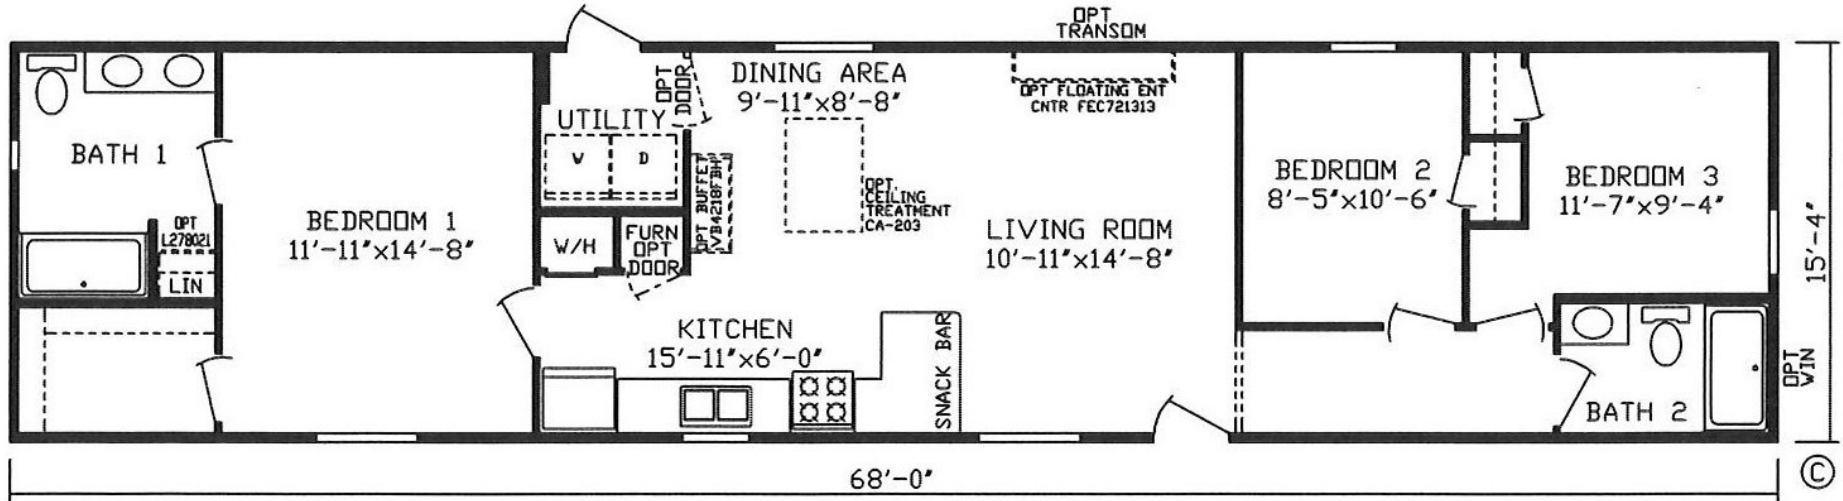

Steger

Inspiration LE Series, Single Section

1,043 SQ. FT. (Approximate) 3 Bedroom, 2 Bath

Last Updated: 1-10-24

FACTORY EXPO HOME CENTERS
 2225 E. Market St.
 Nappanee IN 46550

ExpoHomes.com | 1-800-918-2669