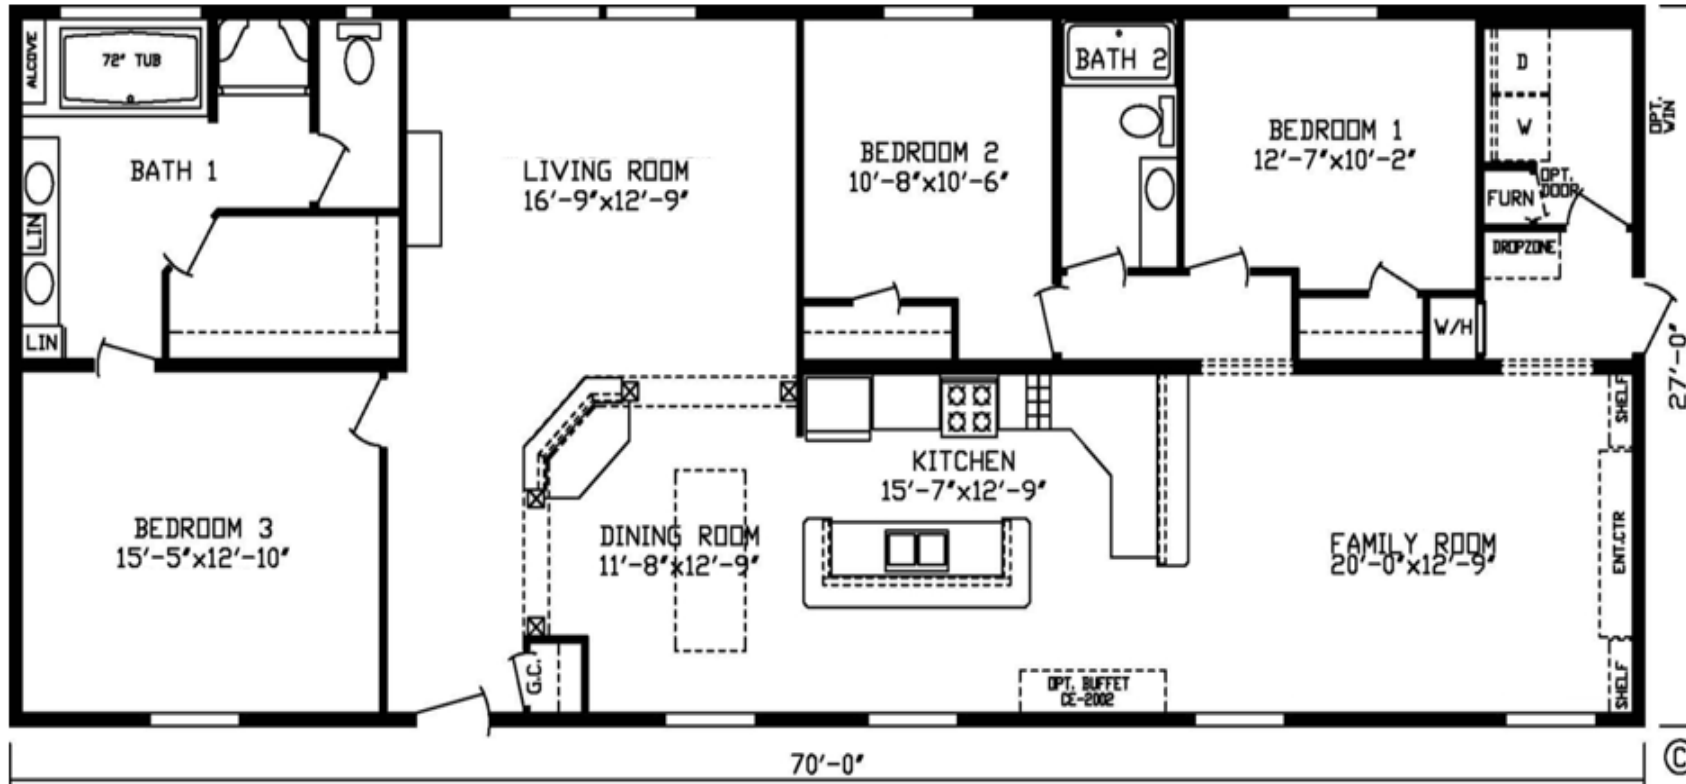

Taswell

Platinum Landmark Series

Factory Expo

"Factory Direct Pricing" HOME CENTERS

3 Bedrooms, 2 Baths
Approx. 1,890 Sq. Ft.

Last Updated: 9-3-20

Factory Expo Home Centers
2225 East Market Street
Nappanee, IN 46550