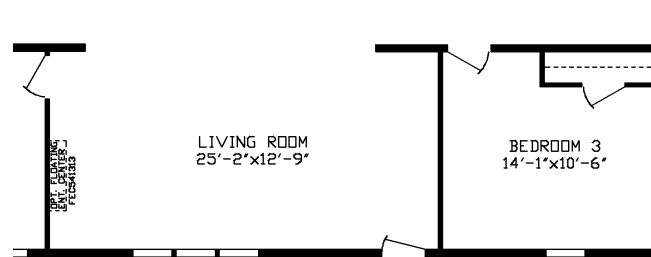

# Tinley

Inspiration LE Series, Multi Section

1,512 SQ. FT. (Approximate) 4 Bedroom, 2 Bath

Last Updated: 5-9-24

**FACTORY EXPO HOME CENTERS**  
2225 E. Market St.  
Nappanee IN 46550

**ExpoHomes.com | 1-800-918-2669**