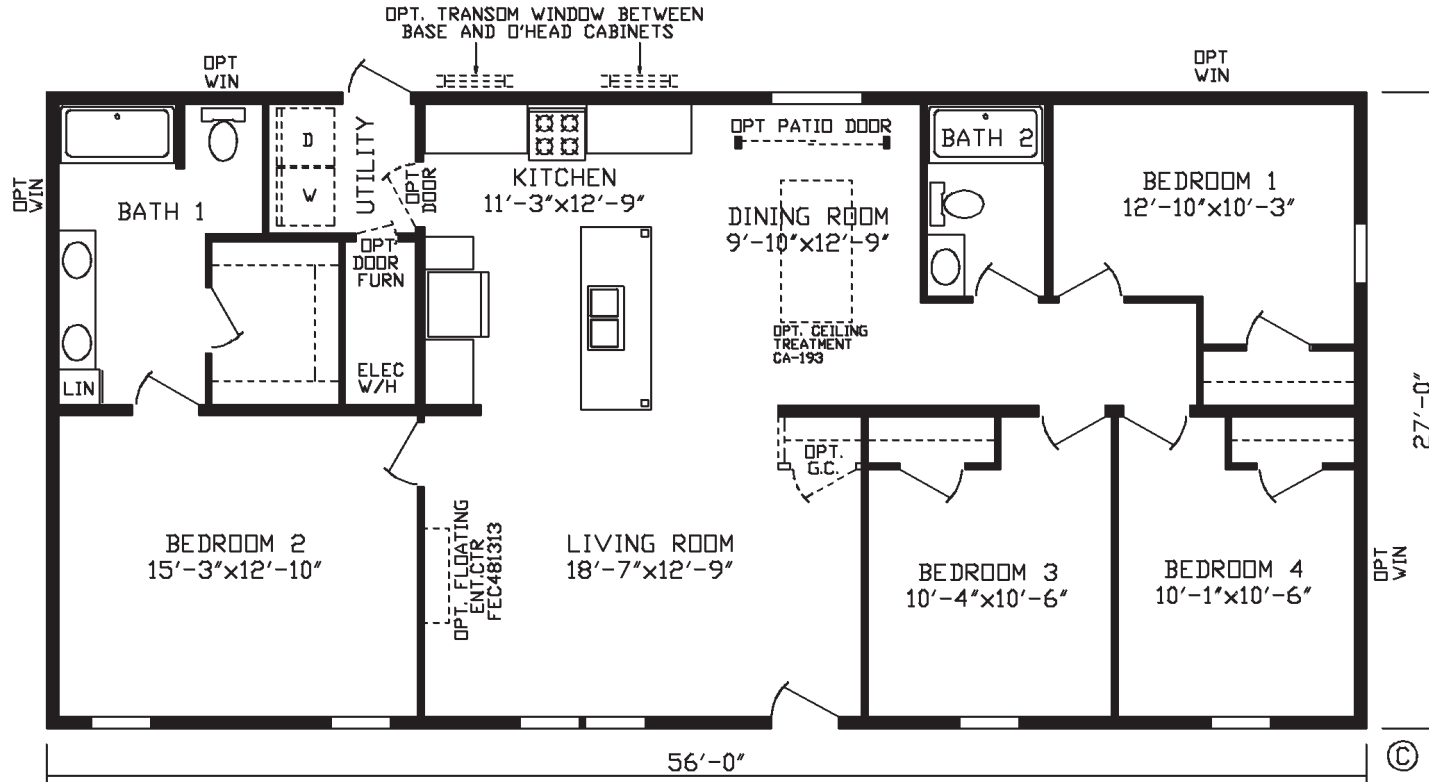

# Tinley

Inspiration LE Series, Multi Section

1,512 SQ. FT. (Approximate) 4 Bedroom, 2 Bath

Last Updated: 5-9-24

**FACTORY EXPO HOME CENTERS**  
2225 E. Market St.  
Nappanee IN 46550

**ExpoHomes.com | 1-800-918-2669**