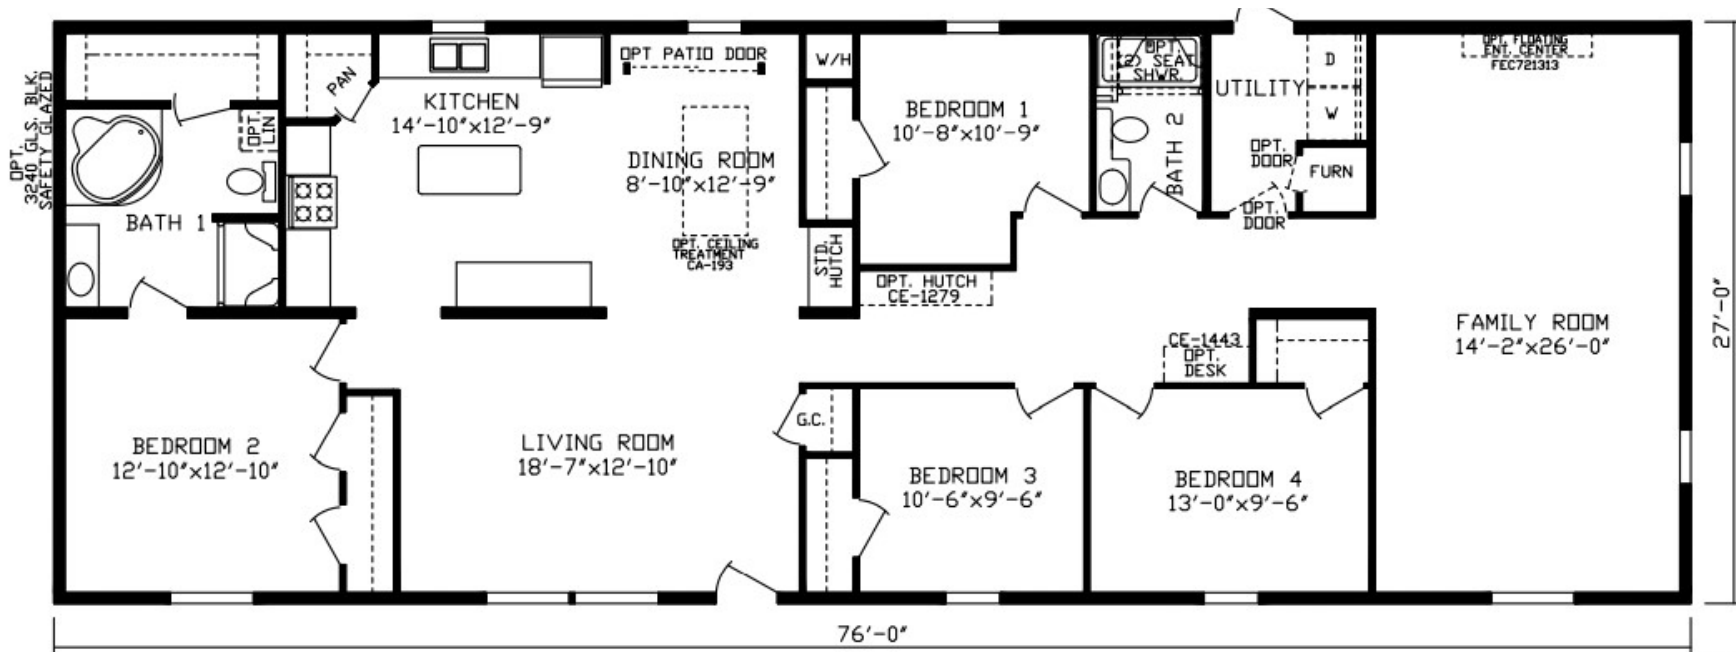

Valeene

Inspiration LE Series, Multi Section

2,052 SQ. FT. (Approximate) 4 Bedroom, 2 Bath

Last Updated: 11-16-21

FACTORY EXPO HOME CENTERS

2225 E. Market St.
Nappanee IN 46550

ExpoHomes.com | 1-800-918-2669