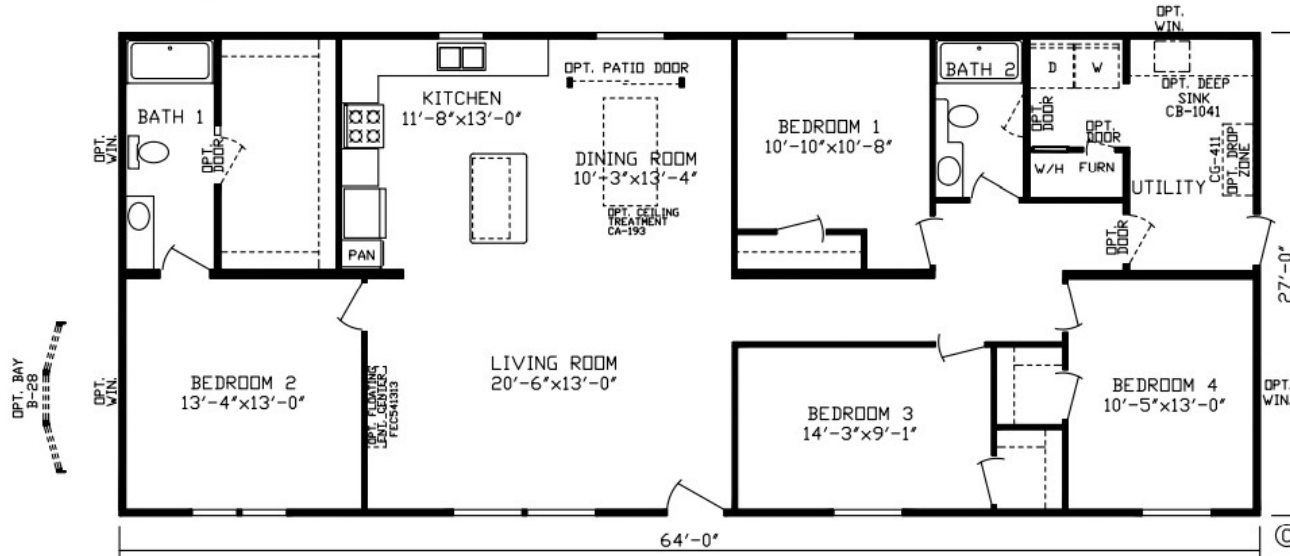

Wabash

Inspiration LE Series, Multi Section

1,728 SQ. FT. (Approximate) 4 Bedroom, 2 Bath

Last Updated: 11-16-21

RO1 Opt Bath 1

RO2 Opt Bath 1

FACTORY EXPO HOME CENTERS
2225 E. Market St.
Nappanee IN 46550

ExpoHomes.com | 1-800-918-2669