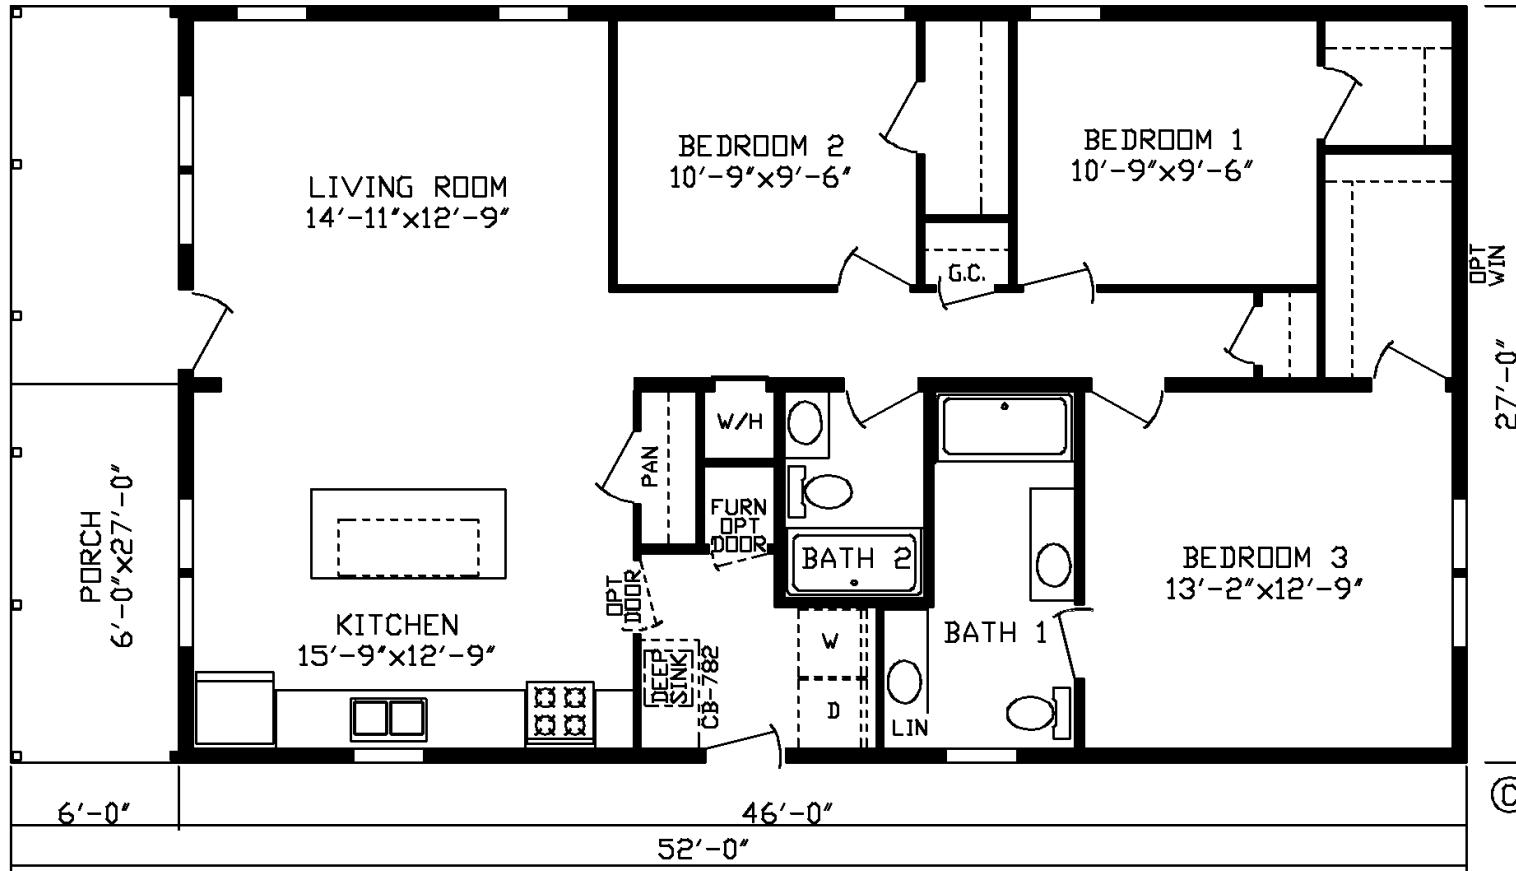

Webber

Inspiration LE Series, Multi Section

1,242 SQ. FT. (Approximate) 3 Bedroom, 2 Bath

Last Updated: 6-13-24

FACTORY EXPO HOME CENTERS
2225 E. Market St.
Nappanee IN 46550

ExpoHomes.com | 1-800-918-2669