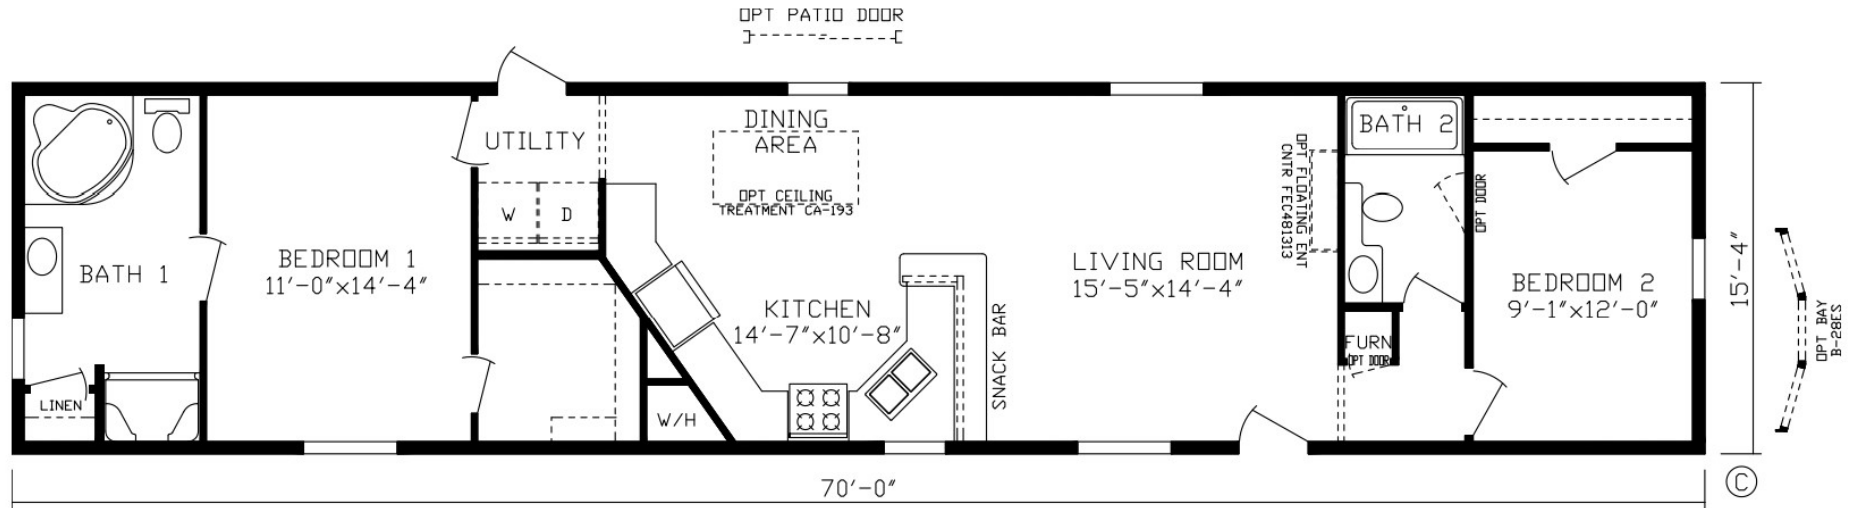

Willowbrook

Inspiration LE Series, Single Section

1,073 SQ. FT. (Approximate) 2 Bedroom, 2 Bath

Last Updated: 11-9-21

FACTORY EXPO HOME CENTERS
 2225 E. Market St.
 Nappanee IN 46550

ExpoHomes.com | 1-800-918-2669