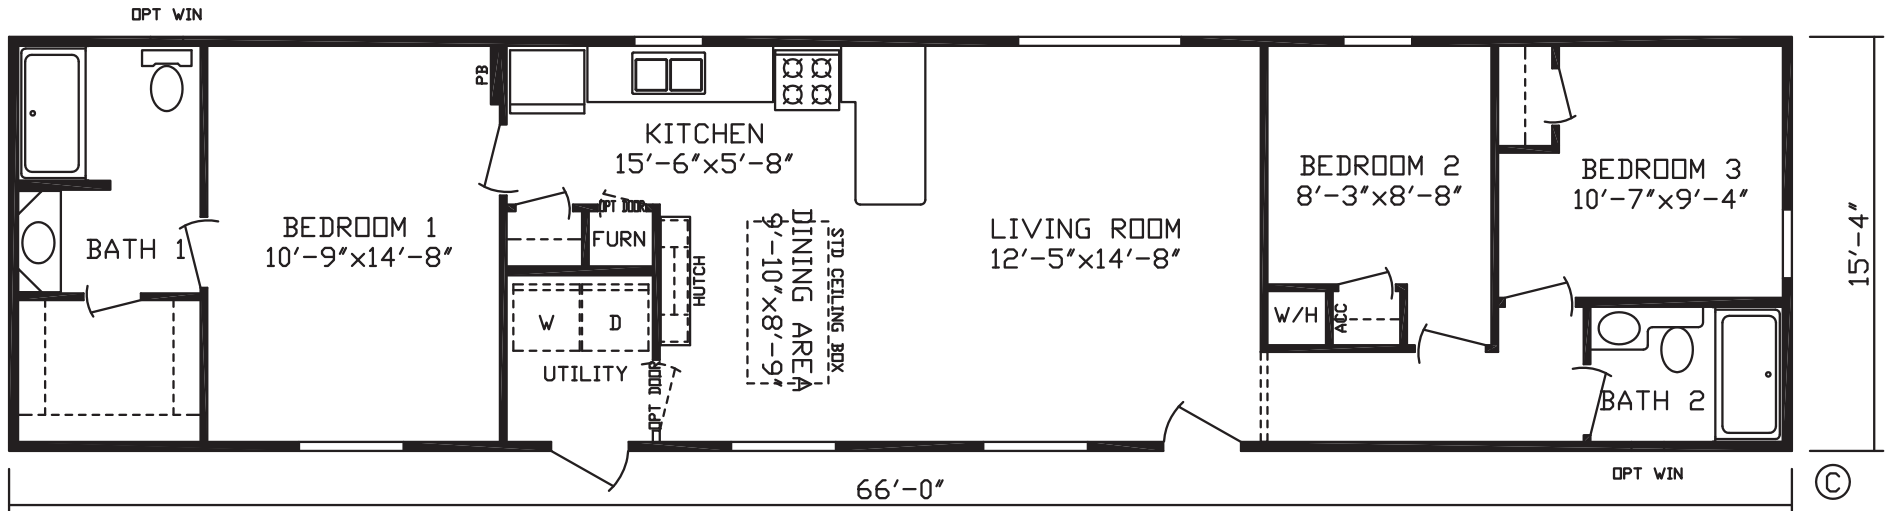

# Winamac

Platinum Landmark Series

1,012 SQ. FT. (Approximate) 3 Bedroom, 2 Bath

Last Updated: 12-16-20

**FACTORY EXPO HOME CENTERS**  
 2225 E. Market St.  
 Nappanee IN 46550

**ExpoHomes.com | 1-800-918-2669**