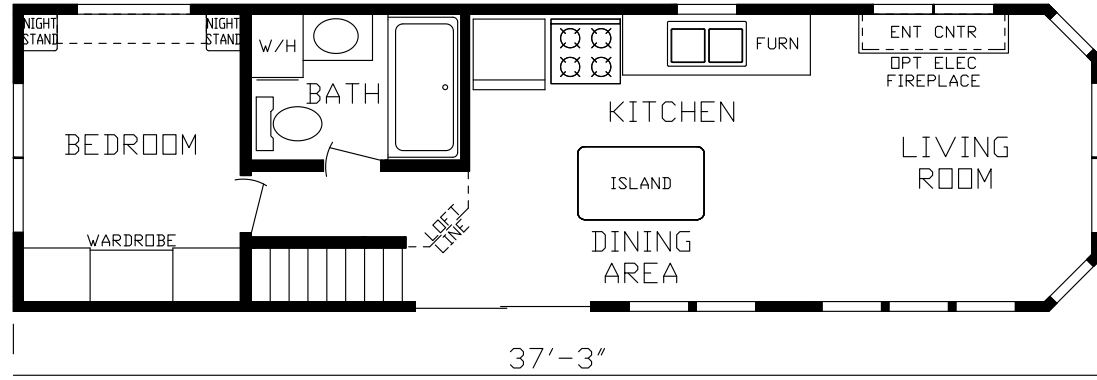

Argos

Country Manor Series

392 SQ. FT. (Approximate) 1 Bedroom, 1 Bath, Loft

Park Models
"Factory Direct Value" **DIRECT**

Last Updated: 4-18-22

Loft

R01 Opt Kitchen

R05 Opt Fireplace