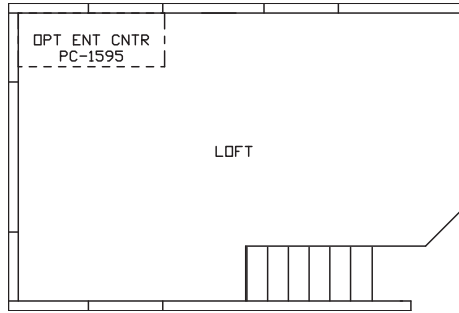

Argos

Country Manor Series

392 SQ. FT. (Approximate) 1 Bedroom, 1 Bath, Loft

Park Models
"Factory Direct Value" **DIRECT**

Last Updated: 4-18-22

Loft

R01 Opt Kitchen

R05 Opt Fireplace