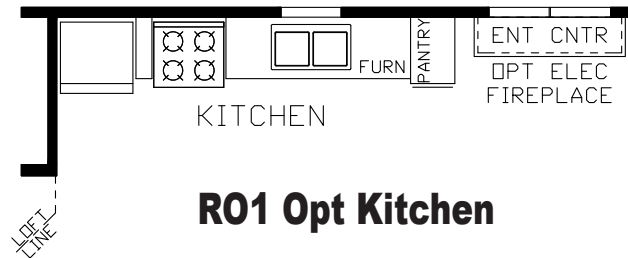

Argos

Country Manor Series

392 SQ. FT. (Approximate) 1 Bedroom, 1 Bath, Loft

Park Models
"Factory Direct Value" **DIRECT**

Last Updated: 4-18-22

Loft

R01 Opt Kitchen

R05 Opt Fireplace

FACTORY EXPO HOME CENTERS
2225 E. Market St.
Nappanee IN 46550

NP.ParkModelsDirect.com | 1-800-691-2871

IMPORTANT: Alta Cima Corp reserves the right to modify, cancel or substitute products or features of this event at any time without prior notice or obligation. Pictures and other promotional materials are representative and may depict or contain floor plans, square footages, elevations, options, upgrades, extra design features, decorations, floor coverings, specialty light fixtures, custom paint and wall coverings, window treatments, landscaping, sound and alarm systems, furnishings, appliances, and other designer/decorator features and amenities that are not included as part of the home and/or may not be available at all locations. Home, pricing and community information is subject to change, and homes to prior sale, at any time without notice or obligation. ©2020 Alta Cima Corp. All rights reserved.