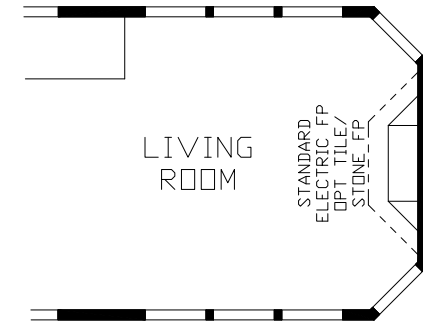

Argos

Country Manor Series

392 SQ. FT. (Approximate) 1 Bedroom, 1 Bath, Loft

Park Models
"Factory Direct Value" **DIRECT**

Last Updated: 4-18-22

Loft

R01 Opt Kitchen

R05 Opt Fireplace

FACTORY EXPO HOME CENTERS
2225 E. Market St.
Nappanee IN 46550

NP.ParkModelsDirect.com | 1-800-691-2871

IMPORTANT: Alta Cima Corp reserves the right to modify, cancel or substitute products or features of this event at any time without prior notice or obligation. Pictures and other promotional materials are representative and may depict or contain floor plans, square footages, elevations, options, upgrades, extra design features, decorations, floor coverings, specialty light fixtures, custom paint and wall coverings, window treatments, landscaping, sound and alarm systems, furnishings, appliances, and other designer/decorator features and amenities that are not included as part of the home and/or may not be available at all locations. Home, pricing and community information is subject to change, and homes to prior sale, at any time without notice or obligation. ©2020 Alta Cima Corp. All rights reserved.