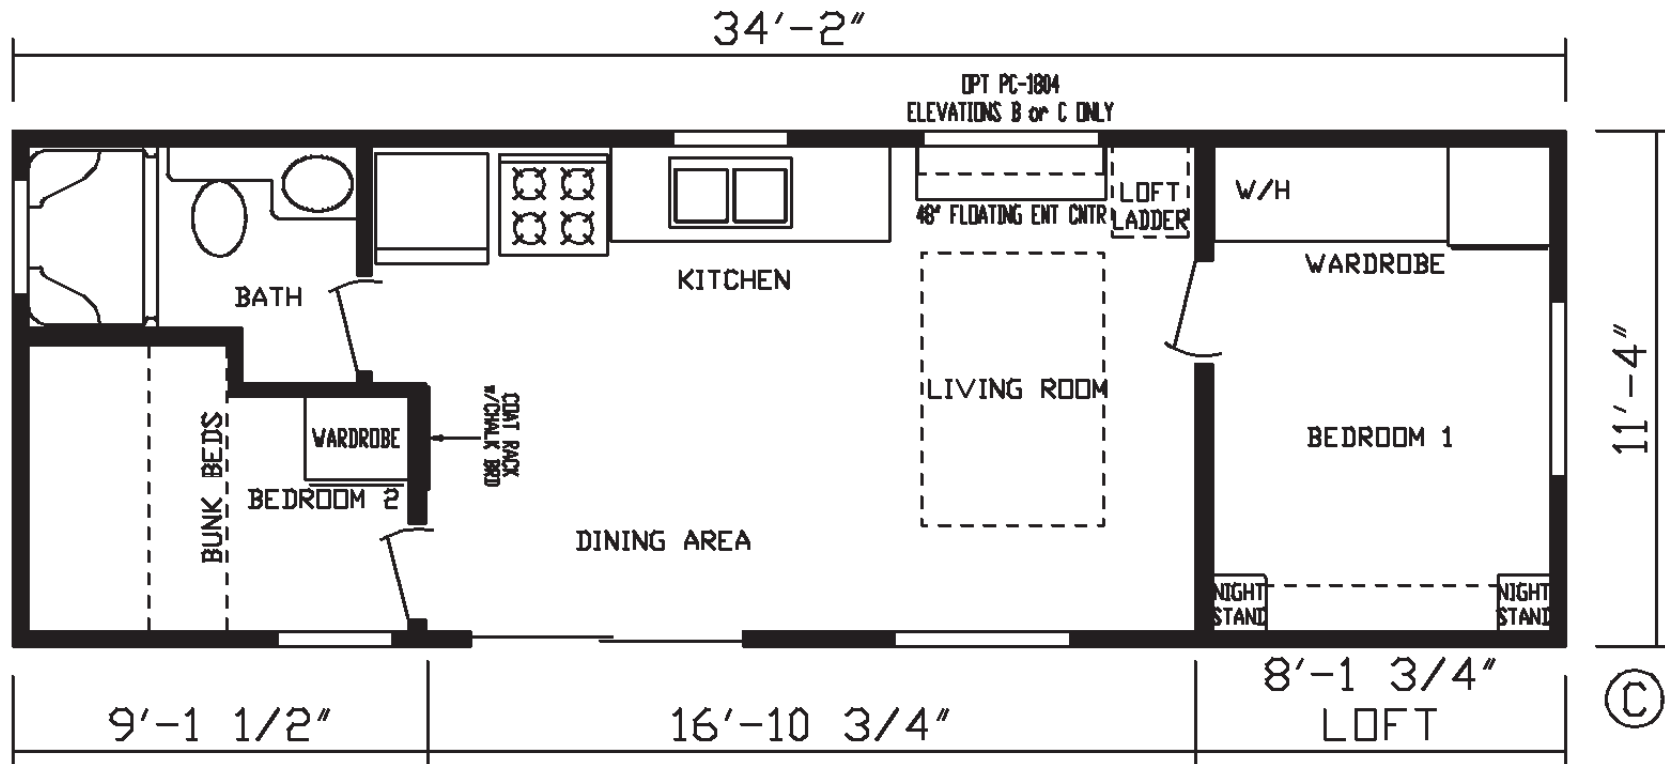

Bealeton

Cavco 150 Series

399 SQ. FT. (Approximate) 2 Bedroom, 1 Bath

Park Models
"Factory Direct Value" **DIRECT**

Last Updated: 3-15-24

FACTORY EXPO HOME CENTERS
2225 E. Market St.
Nappanee IN 46550

NP.ParkModelsDirect.com | 1-800-691-2871