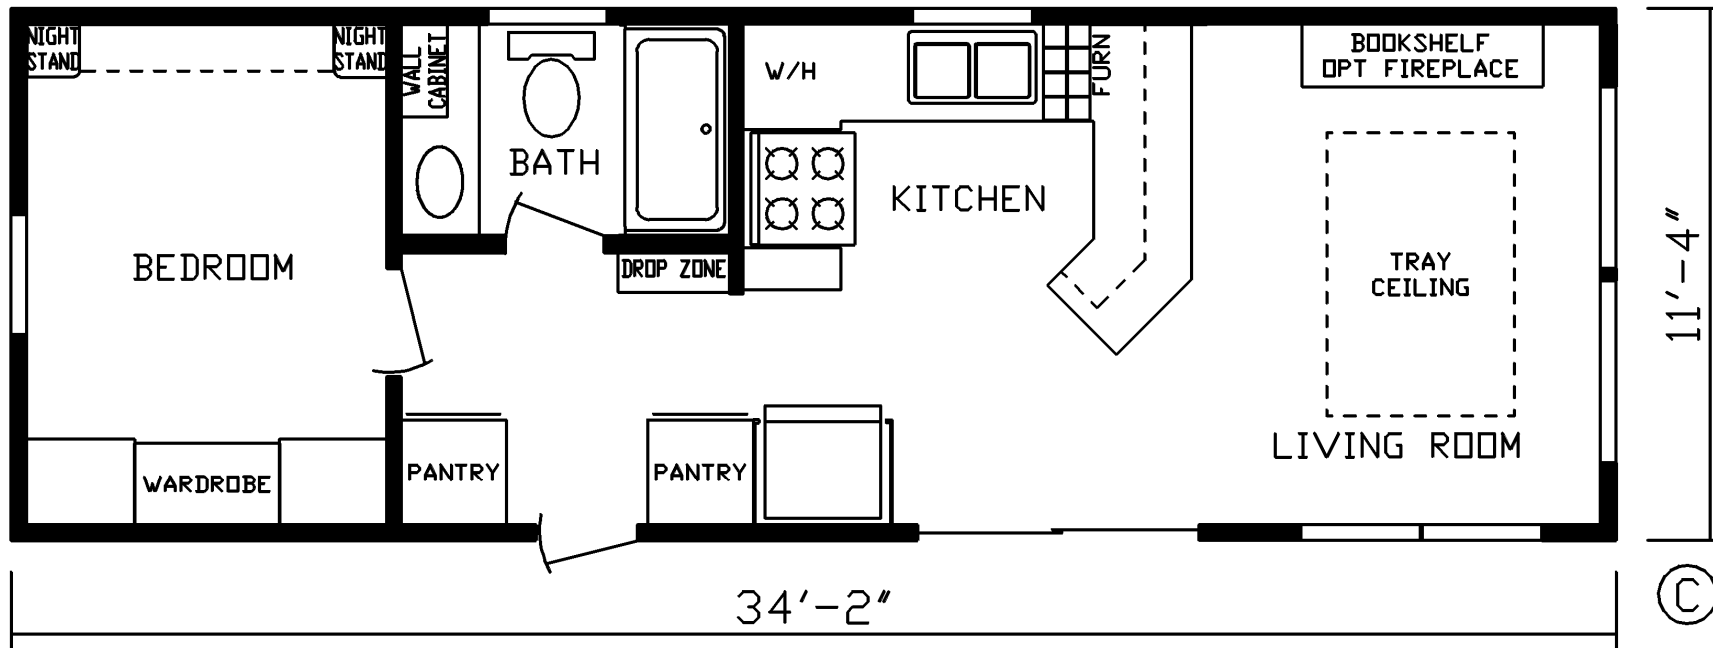

Bremen

Cavco 150 Series

387 SQ. FT. (Approximate) 1 Bedroom, 1 Bath

Park Models
"Factory Direct Value" **DIRECT**

Last Updated: 7-8-22

FACTORY EXPO HOME CENTERS
2225 E. Market St.
Nappanee IN 46550

NP.ParkModelsDirect.com | 1-800-691-2871