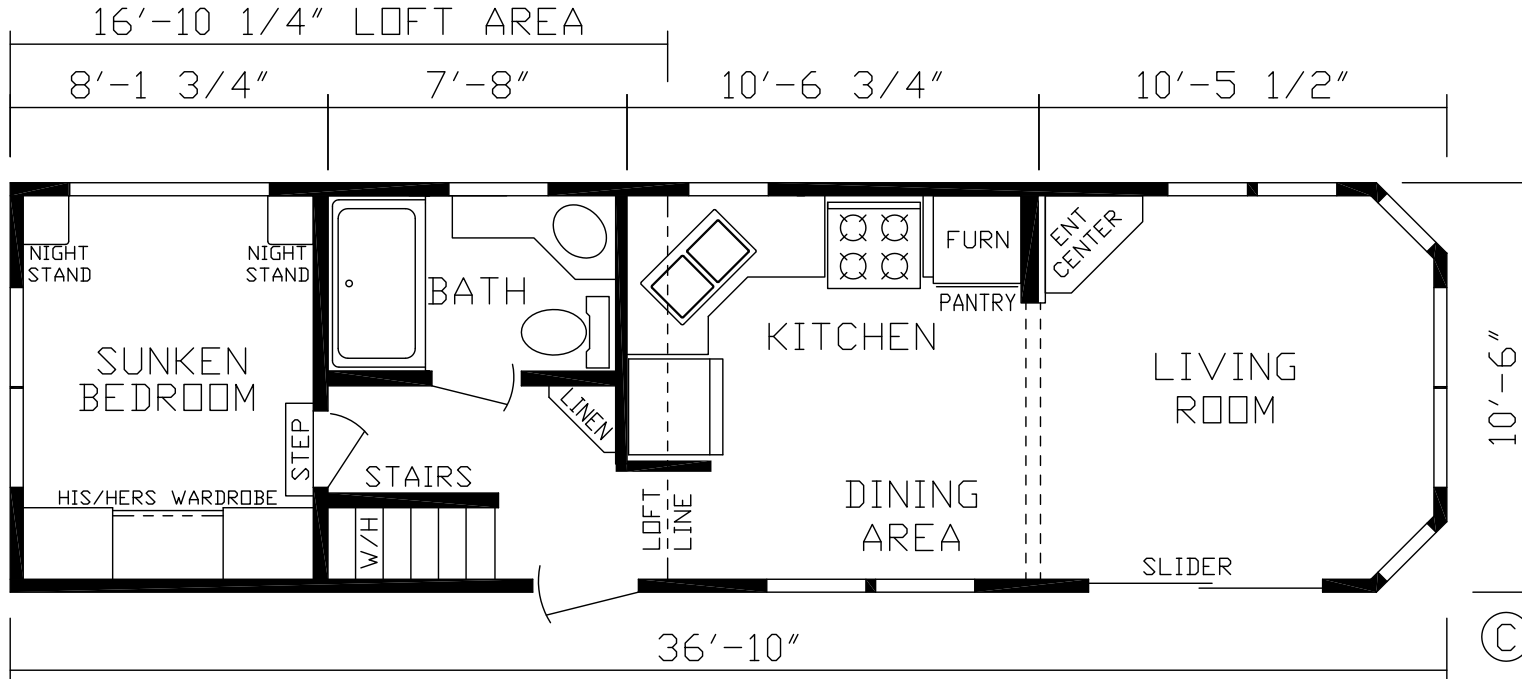

Cottonwood

Country Manor Series

Factory Expo

PARK MODEL HOMES

Front Living Room, Loft
Off-Door Side Kitchen
Approx. 386 Sq. Ft.

Last Updated: 10-24-18

Factory Expo Home Centers
2225 East Market Street
Nappanee, IN 46550