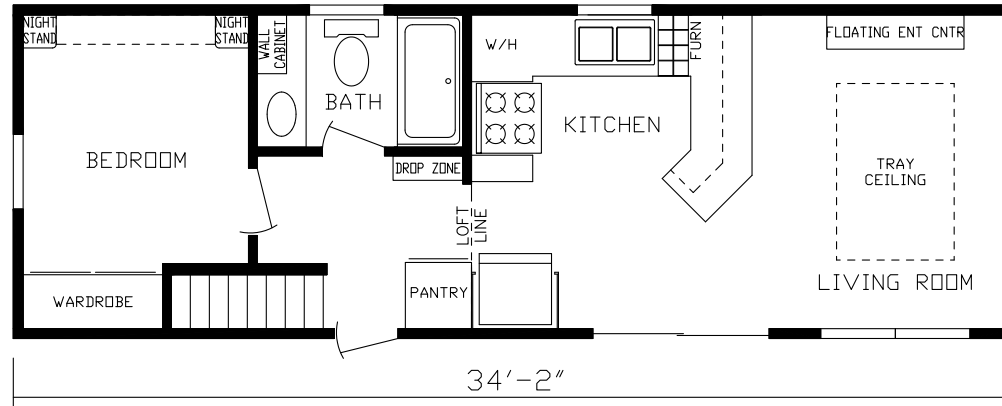

Fairborn

Cavco 150 Series

387 SQ. FT. (Approximate) 1 Bedroom, 1 Bath

Park Models
"Factory Direct Value" **DIRECT**

Last Updated: 4-18-22

©

**R01 Opt
Stacked
Washer/Dryer**

Loft