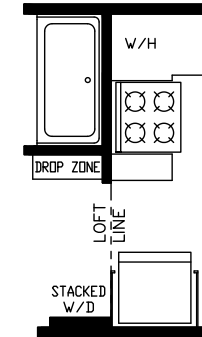

Fairborn

Cavco 150 Series

387 SQ. FT. (Approximate) 1 Bedroom, 1 Bath

Park Models
"Factory Direct Value" **DIRECT**

Last Updated: 4-18-22

©

**R01 Opt
Stacked
Washer/Dryer**

Loft

FACTORY EXPO HOME CENTERS
2225 E. Market St.
Nappanee IN 46550

NP.ParkModelsDirect.com | 1-800-691-2871

IMPORTANT: Alta Cima Corp reserves the right to modify, cancel or substitute products or features of this event at any time without prior notice or obligation. Pictures and other promotional materials are representative and may depict or contain floor plans, square footages, elevations, options, upgrades, extra design features, decorations, floor coverings, specialty light fixtures, custom paint and wall coverings, window treatments, landscaping, sound and alarm systems, furnishings, appliances, and other designer/decorator features and amenities that are not included as part of the home and/or may not be available at all locations. Home, pricing and community information is subject to change, and homes to prior sale, at any time without notice or obligation. ©2020 Alta Cima Corp. All rights reserved.