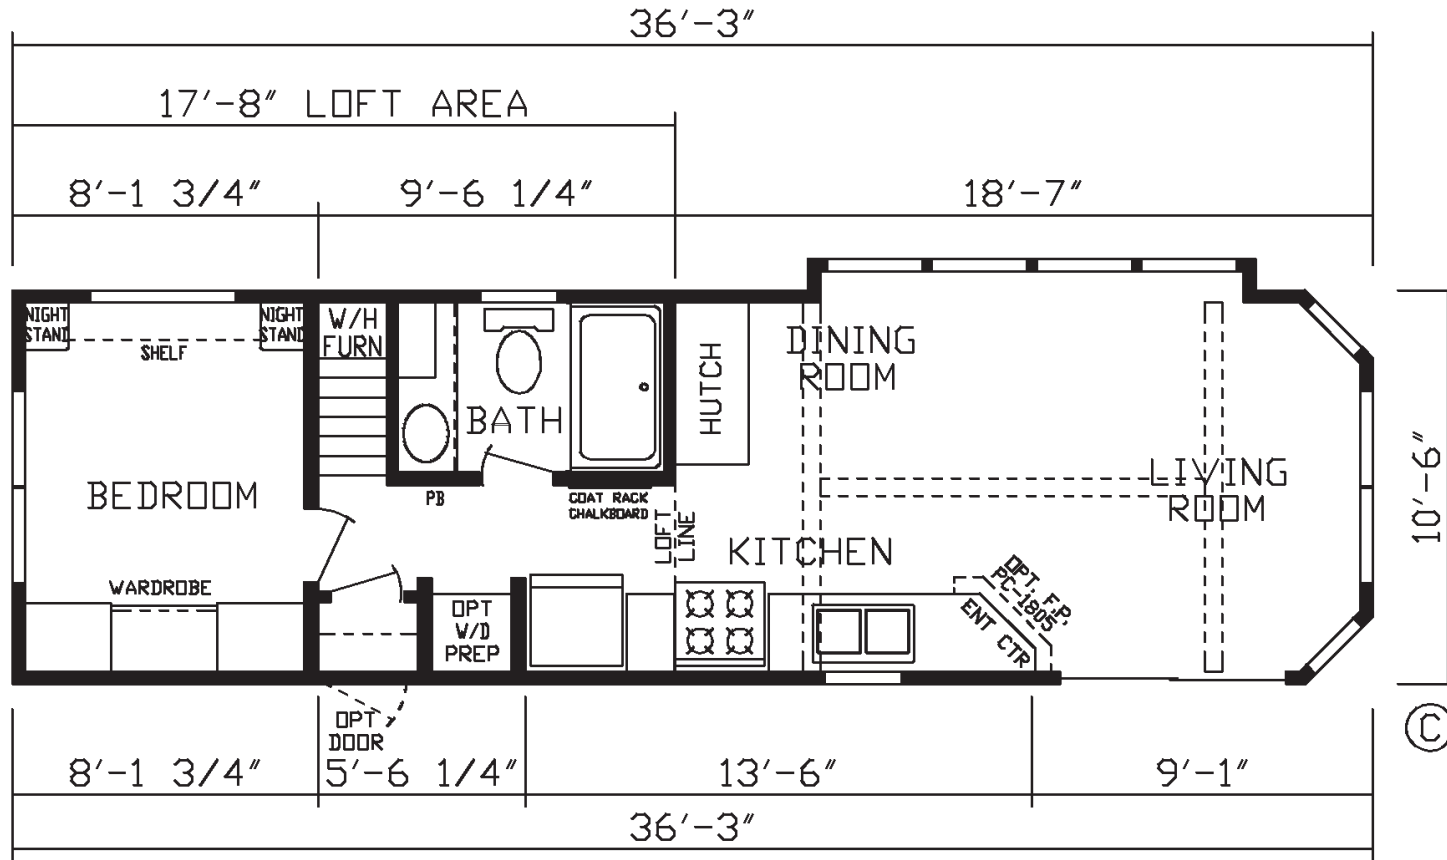

Hamer

Country Manor Series

377 SQ. FT. (Approximate) 1 Bedroom, 1 Bath, Loft

Park Models
"Factory Direct Value" **DIRECT**

Last Updated: 8-26-24

FACTORY EXPO HOME CENTERS
2225 E. Market St.
Nappanee IN 46550