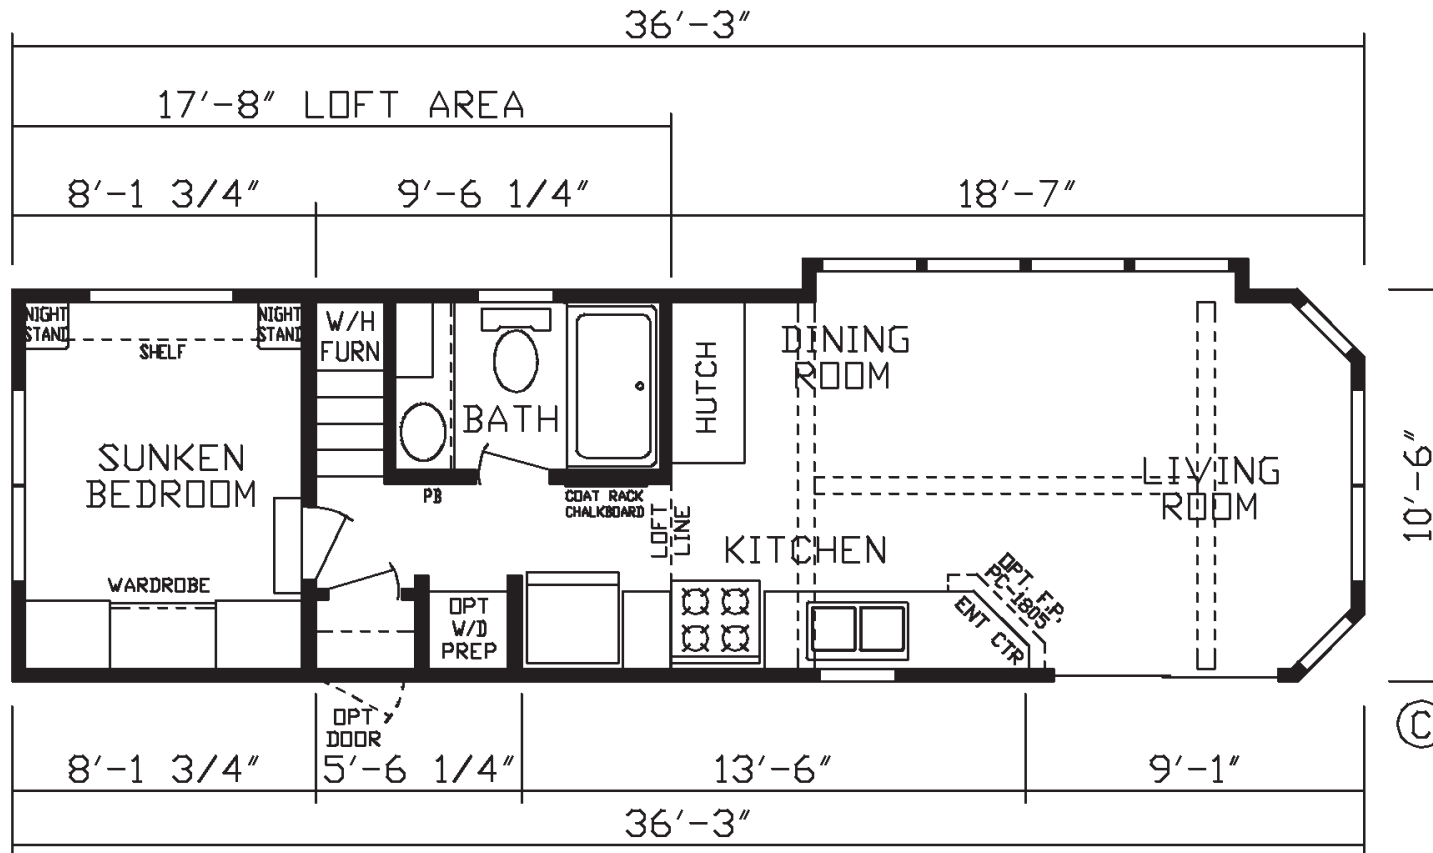

Herbert

Country Manor Series

399 SQ. FT. (Approximate) 1 Bedroom, 1 Bath, Loft

Park Models
"Factory Direct Value" **DIRECT**

Last Updated: 8-26-24

FACTORY EXPO HOME CENTERS
2225 E. Market St.
Nappanee IN 46550